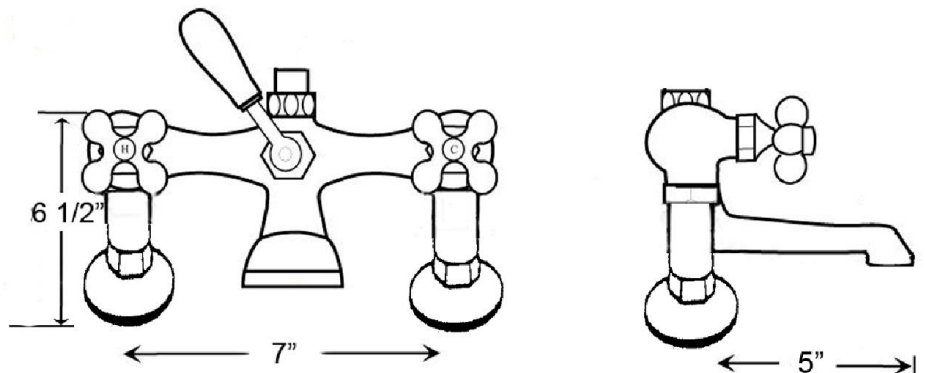

TUB FILLER WITH DIVERTER & RISER

Cat. No.
4045

Features:

- ▶ Brass construction
- ▶ Elephant spout length is 5"
- ▶ Spout flow rate is 3.7 GPM
- ▶ Includes 62" riser
- ▶ Shower head not included
- ▶ Available with porcelain lever (**4045-PL**) or metal cross handles (**4045-MC**)
- ▶ 6" Elbow mounts included
- ▶ 7" Centers for deck mounting installation on acrylic or cast iron tubs
- ▶ 1/4 Turn ceramic disc cartridges
- ▶ To be used with straight bath supplies, **Part #5577**
- ▶ Requires wall support **4195WS**

Finishes:

BP Polished Brass	PN Polished Nickel
CP Polished Chrome	SN Brushed Nickel
ORB Oil Rubbed Bronze	

6" Elbow Mounts

Dimensions are nominal and may vary. Dimensions and specifications subject to change without notice.