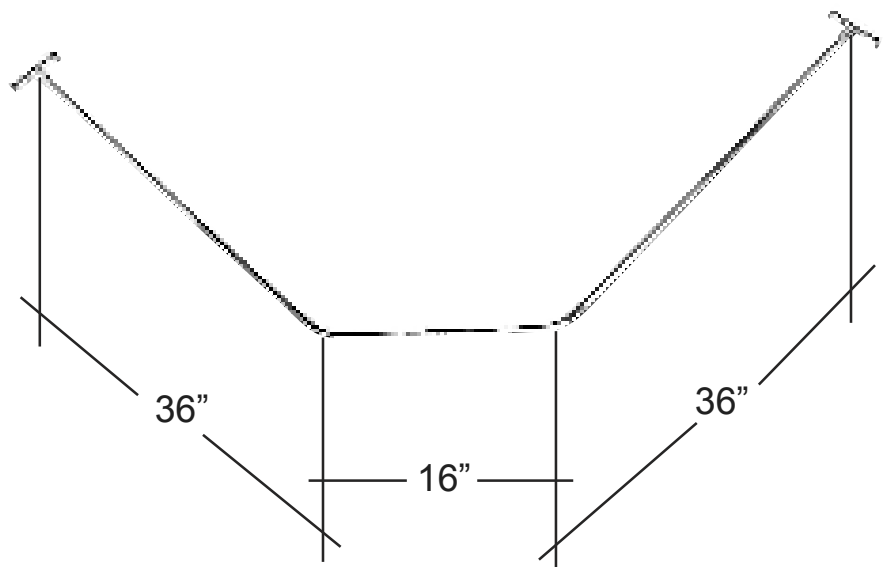

NEO ANGLE SHOWER ROD

Cat. No.
4156

36" X 16" X 36"

Rectangular Flange

Features:

- ▶ 1" Solid Brass Tubing
- ▶ Includes Rectangular Flanges: Part #300
- ▶ Rods Are Two Pieces
- ▶ Rods Are Adjustable By Cutting Ends
- ▶ Available In 2 Finishes
- ▶ Ceiling Supports Available: Part #340

Finishes:

- CP Polished Chrome
- BP Polished Brass

Dimensions are nominal and may vary. Dimensions and specifications subject to change without notice.