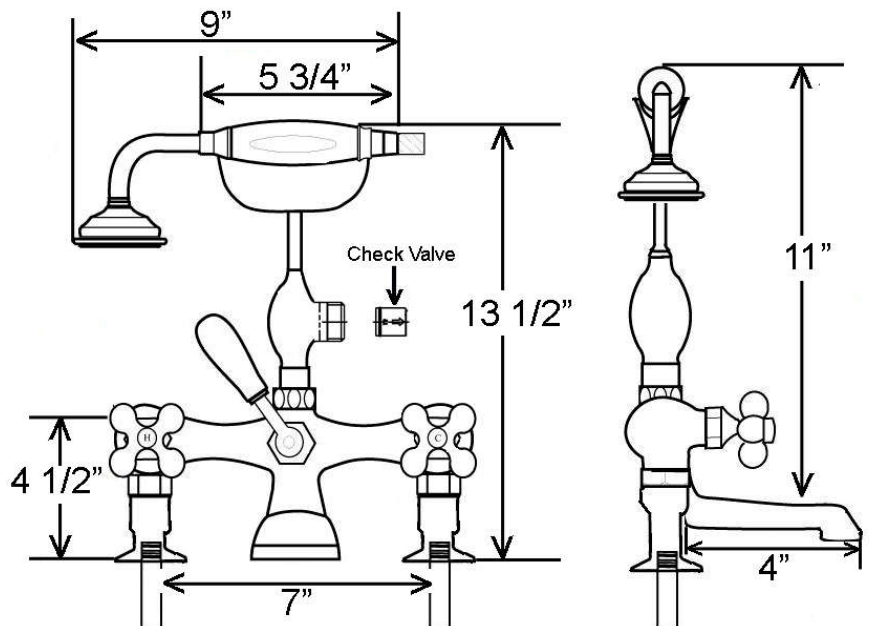

TUB RIM MOUNTED FAUCET WITH HAND SHOWER

Cat. No.
4201

Features:

- ▶ Elephant spout
- ▶ Telephone style handheld shower and cradle
- ▶ Backflow preventer on handshower
- ▶ 59" Hose
- ▶ Metal cross handles
- ▶ Minimum flow rate is 2.4 GPM
- ▶ 7" Centers for tub deck mount installation
- ▶ Compression stems
- ▶ To be used with straight bath supplies: Part #5577
- ▶ 5-1/2" Offset elbow mounts included

Finishes:

CP Polished Chrome
 PN Polished Nickel
 BN Brushed Nickel
 ORB Oil Rubbed Bronze

Dimensions are nominal and may vary. Dimensions and specifications subject to change without notice.