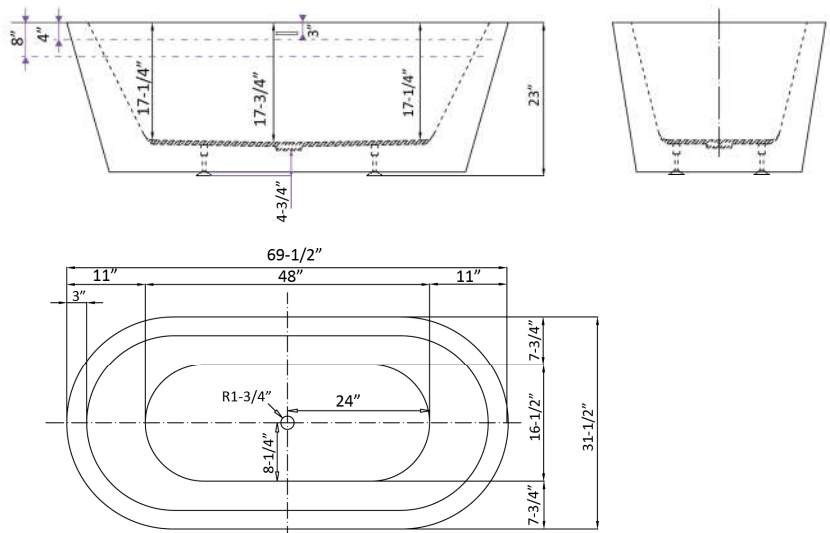

**ROSARIO 70"  
FREESTANDING  
OVAL TUB**

Cat. No.  
ATOVN70LIG-XX

L: 69-1/2"  
W: 31-1/2"  
H: 23"

Water depth: 17-5/8" to top of tub  
Water depth: 13-3/8" to overflow  
Overflow hole diameter: 3-3/4"  
Center drain to back of rim: 15-3/4"

**Features:**

- ▶ Interior and exterior walls acrylic sheets
- ▶ Overflow slot with integrated drain
- ▶ Drain included
- ▶ Drain and overflow cover included
- ▶ Rim is 3" wide
- ▶ No faucet holes
- ▶ Includes built-in adjusters
- ▶ Tub is thoroughly inspected before shipment
- ▶ Option to add foam insulation between tub walls available

Gallon Capacity: 51  
Shipping Weight: 164 lbs.  
Empty Weight: 104 lbs.  
Filled Weight: 554 lbs.

Dimensions of fixture are nominal and specifications subject to change without notice.