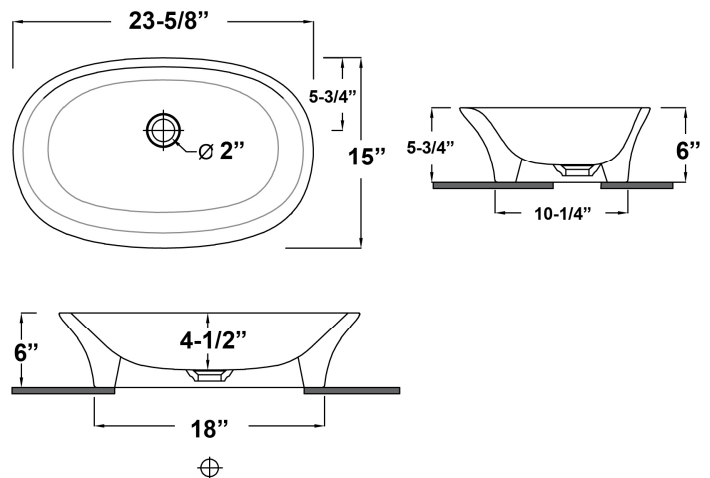

SENSATION OVAL VESSEL

Cat. No
SE4-140WH

Features:

- ▶ Vitreous China
- ▶ Above counter basin
- ▶ No faucet holes
- ▶ No overflow
- ▶ Compatible with Grid Drain #5601 or Pop-Up drain #57100

NOT ROUND:

Top of vessel

W: 23-5/8"
D: 15"
Above Counter Height: 6" back
5-3/4" front

Bottom of vessel

W: 18"
D: 10-1/4"

Interior Dimensions (NOT ROUND):

Basin Interior: 20-3/4" x 12-1/2"
Basin depth: 4-1/2"

Finish:

WH White

Dimensions of fixture are nominal and may vary within the range of tolerances established by ASME Standard A112.19.2.2018
Dimensions and specifications subject to change without notice.