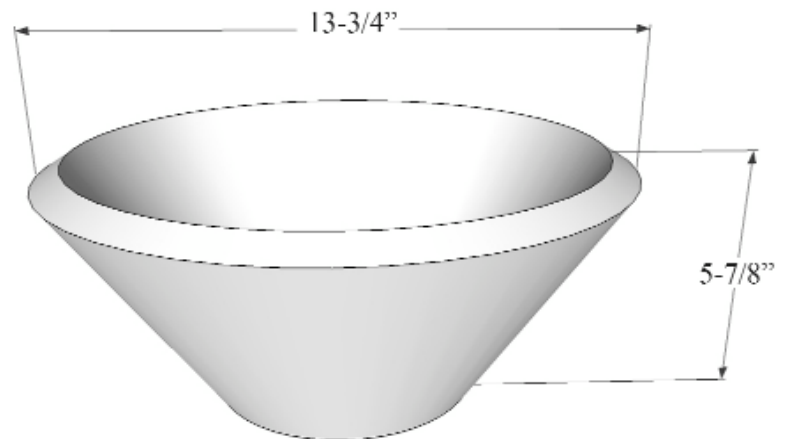

CATALI ABOVE COUNTER BASIN

Cat. No
7-477 & 7-477M

Teak

Top Diameter: 13-³/₄"
Bottom Diameter: 5-⁵/₈"
Height: 5-⁷/₈"

Mahogany

Interior Dimensions

Interior Diameter: 12-¹/₄"
Basin depth: 4-¹/₂"

Features:

- ▶ Constructed of natural wood
- ▶ Available in teak (7-477) or mahogany (7-477M)
- ▶ Smooth and sanded sealed
- ▶ Rim 7/8"
- ▶ No faucet hole
- ▶ No overflow
- ▶ Accommodates drain 1-¹/₂"
- ▶ For use with grid drain **#5601** or umbrella drain **#UD701** (NOT INCLUDED)