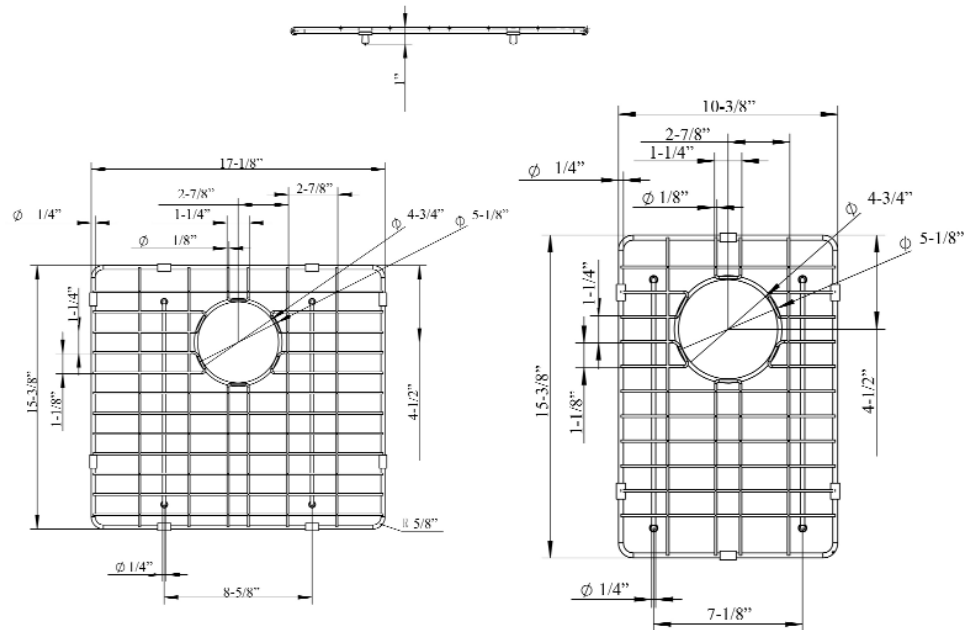

FSSDB2504 WIRE GRID

Cat. No.
FSSDB2504-WIRE

Features:

- ▶ Fits bottom of FSSDB2504 double bowl farmer sink
- ▶ Rubber Feet Covers Included

Finishes:

SS Stainless Steel

Large Wire Grid

W: 17-1/8"
D: 15-3/8"
H: 1"

Small Wire Grid

W: 10-3/8"
D: 15-3/8"
H: 1"

Drain Hole: 4-3/4"

Dimensions and specifications subject to change without notice.