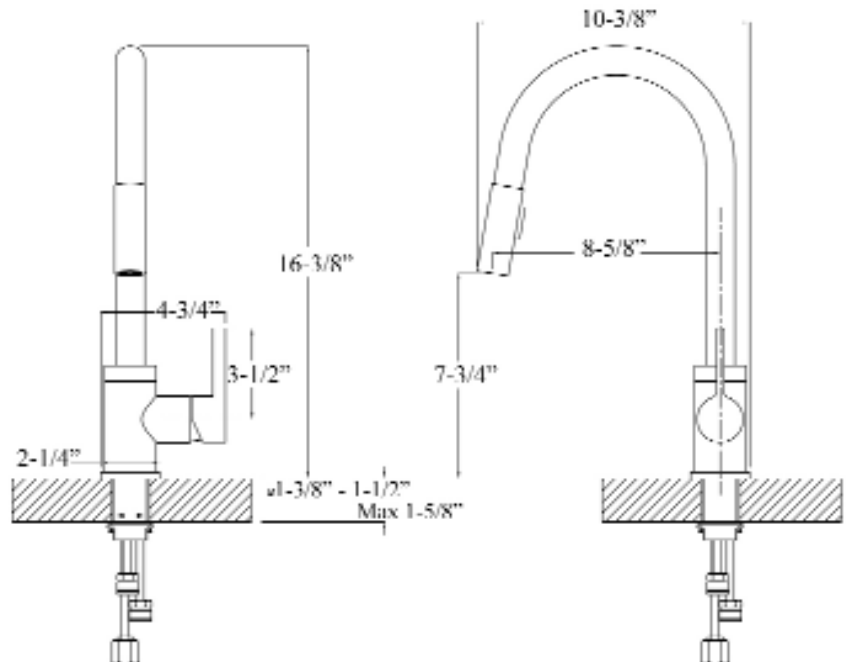

# FENTON SINGLE HANDLE KITCHEN FAUCET

Cat. No.  
KFS413-L1

L: 4-<sup>3</sup>/<sub>4</sub>"  
W: 10-<sup>3</sup>/<sub>8</sub>"  
H: 16-<sup>3</sup>/<sub>8</sub>"

## Features:

- ▶ Constructed of solid brass
- ▶ Gooseneck spout
- ▶ Magnetic pull down spray
- ▶ Includes 2 braided hoses
- ▶ Hoses have 1/2" male connectors
- ▶ Ceramic disc cartridges
- ▶ Height to spout 7-<sup>3</sup>/<sub>4</sub>"
- ▶ Spout reach 8-<sup>5</sup>/<sub>8</sub>"
- ▶ Flow rate is 1.8 GPM at 60 psi
- ▶ cUPC/NSF/AB1953 Certified

## Finishes:

- CP** Polished Chrome  
**BN** Brushed Nickel  
**ORB** Oil Rubbed Bronze

Dimensions of fixture are nominal and may vary. Dimensions and specifications subject to change without notice.