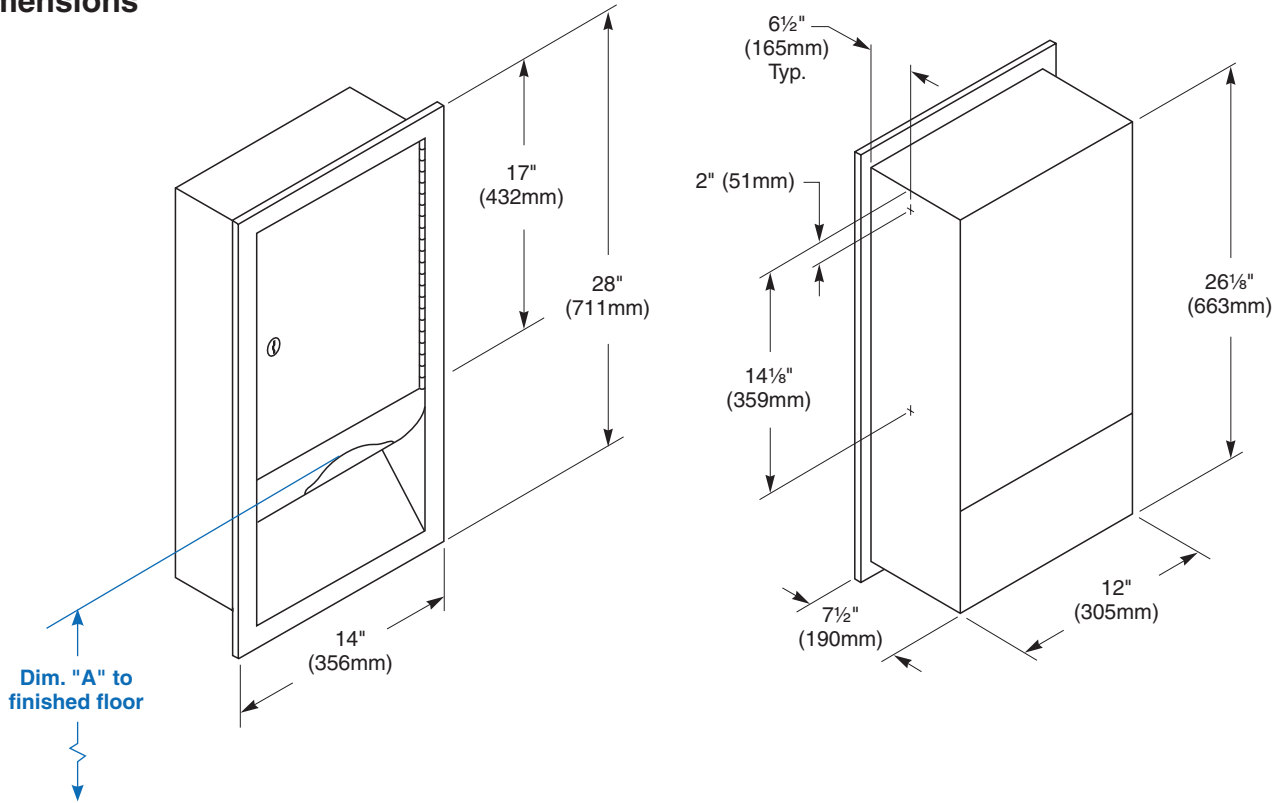

## Installation

Verify all rough-in dimensions prior to installation. Recessed unit requires rough wall opening 12-1/2"W x 26-5/8"H x 7-1/2"D (Semi-recessed unit only 3-1/2" deep). Secure to framing with mounting screws (included) at holes provided. Shim at screw points as required. Surface-mounted units must have holes drilled by installer.

**Overall dimensions: 14"W x 28"H x 7-1/2"D.**

Dim. "A" Key Surface:	For Dim. "A"	Top of Rough Wall Opening	Bottom of Rough Wall Opening
Paper towel top of opening to finished floor	48" (1219mm)	64½" (1638mm)	37⅞" (962mm)
	45" (1143mm)	61½" (1562mm)	34⅞" (886mm)
	42" (1067mm)	58½" (1486mm)	31⅞" (810mm)
	40" (1016mm)	56½" (1435mm)	29⅞" (759mm)
<b>Rough wall opening:</b>			
Surface Mount:	No rough opening, see overall dimensions		
Recessed:	12½" (318mm) Wide x 26⅞" (677mm) High x 7½" (191mm) Deep		
Semi-Recessed:	12½" (318mm) Wide x 26⅞" (677mm) High x 3½" (89mm) Deep		