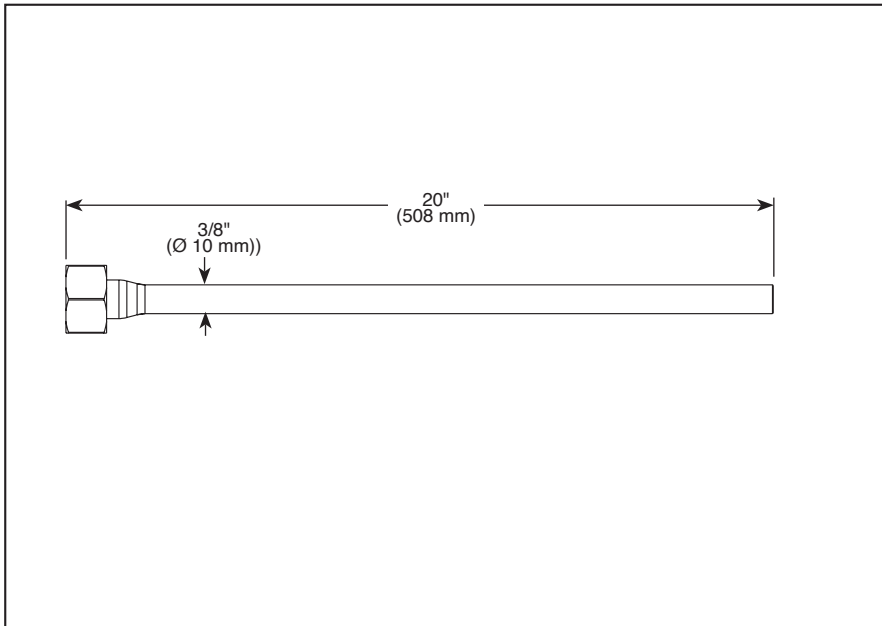

### STANDARD SPECIFICATIONS:

- 3/8" copper tubing
- Bull-nose connection to faucet
- Includes 1/2-14 NPSM nut for faucet connection
- 3/8" compression connection to supply stop (Compression fitting not included)
- Tube to be cut to length at installation