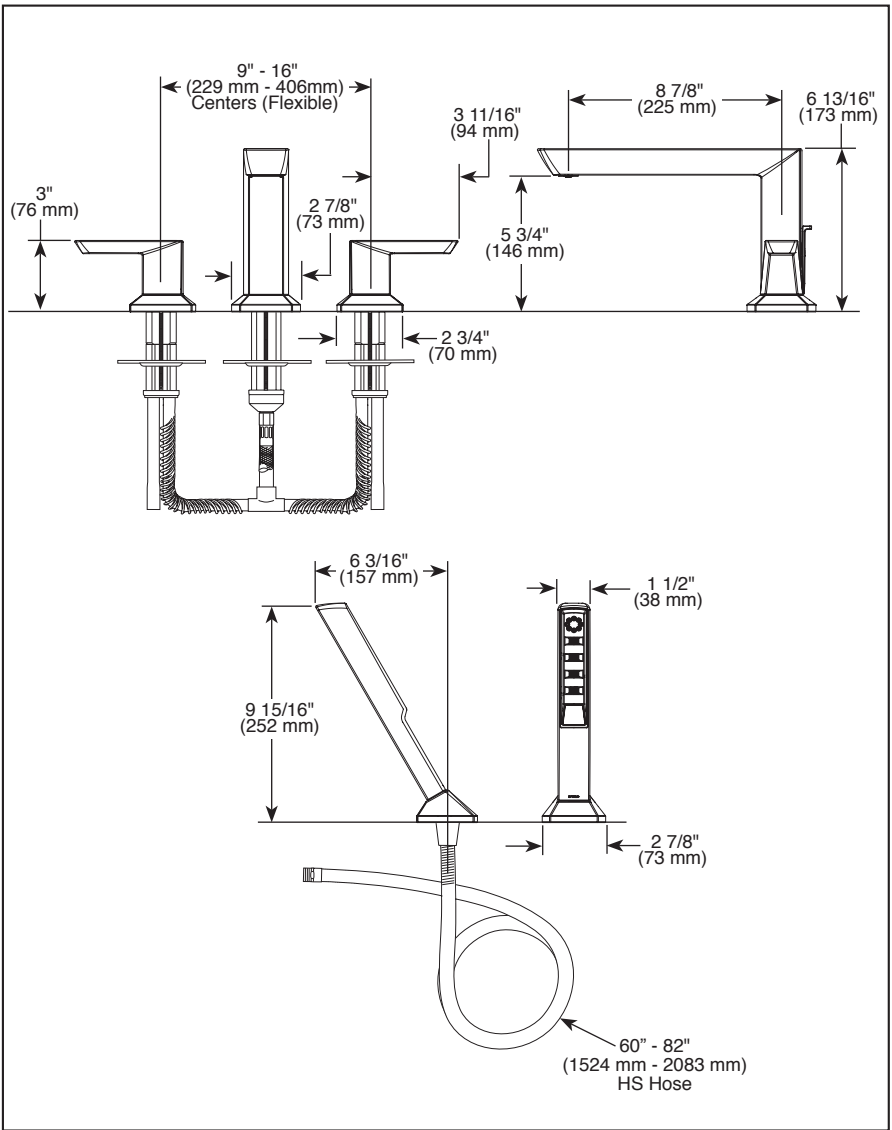

Submitted Model No.: _____
 Specific Features: _____

▲ Designate proper finish suffix

BRIZO®

ROMAN TUB FAUCET TRIM

- Vettis® Bath Collection
- Three Hole Installation (T67388)
- Four Hole Installation (T67488)

STANDARD SPECIFICATIONS:

- Trim only for two handle Roman Tub faucet for concealed mounting
- Temperature and volume controlled with handles
- Rough-In kit must also be ordered to complete installation (R64707 for four hole and R62707 for three hole). There are separate specification sheets on each rough-in kit if more details are required.
- Handshower includes double check valves for backflow prevention (T67488)
- Handshower max flow rate 1.75 gpm @ 80 psi, 6.6 L/min @ 550 kPa
- Accommodates up to 2 1/2" deck thickness
- 60" - 82" (1524 mm - 2159 mm) stretchable finished metal hose