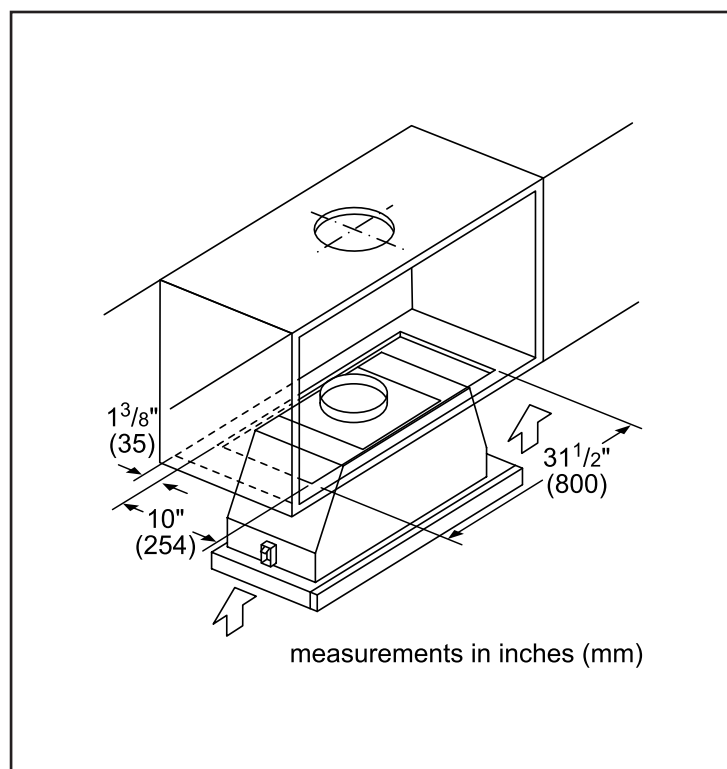

36" Pull-Out Hood

500 Series – Stainless Steel HUI56551UC

Installation Details

Accessories: To purchase Bosch accessories, cleaners & parts please visit www.bosch-home.com/us/store or call 1-800-944-2904 (Mon to Fri 5 am to 6 pm PST, Sat 6 am to 3 pm PST).

Notes: All height, width and depth dimensions are shown in inches. BSH reserves the absolute and unrestricted right to change product materials and specifications, at any time, without notice. Consult the product's installation instructions for final dimensional data and other details prior to making cutout.

Warranties: Please see Use & Care manual or Bosch website for statement of limited warranty.

For more information on our entire line of products, go to www.bosch-home.com/us or call 1-800-944-2904

© BSH Home Appliances Corporation. All rights reserved. Bosch is a registered trademark of Robert Bosch GmbH.