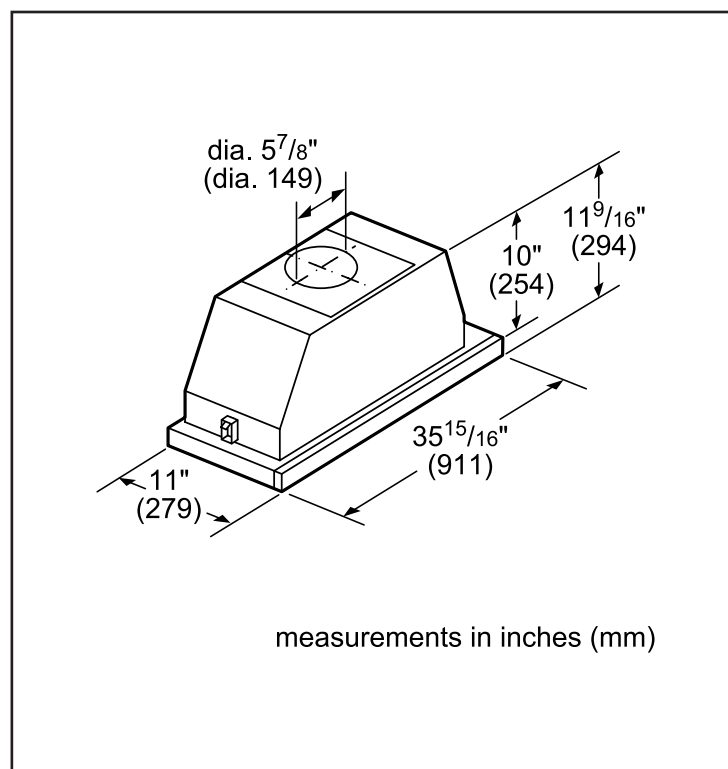

36" Pull-Out Hood

500 Series – Stainless Steel HUI56551UC

Installation Details

Accessories: To purchase Bosch accessories, cleaners & parts please visit www.bosch-home.com/us/store or call 1-800-944-2904 (Mon to Fri 5 am to 6 pm PST, Sat 6 am to 3 pm PST).

Notes: All height, width and depth dimensions are shown in inches. BSH reserves the absolute and unrestricted right to change product materials and specifications, at any time, without notice. Consult the product's installation instructions for final dimensional data and other details prior to making cutout.

Warranties: Please see Use & Care manual or Bosch website for statement of limited warranty.

For more information on our entire line of products, go to www.bosch-home.com/us or call 1-800-944-2904

© BSH Home Appliances Corporation. All rights reserved. Bosch is a registered trademark of Robert Bosch GmbH.