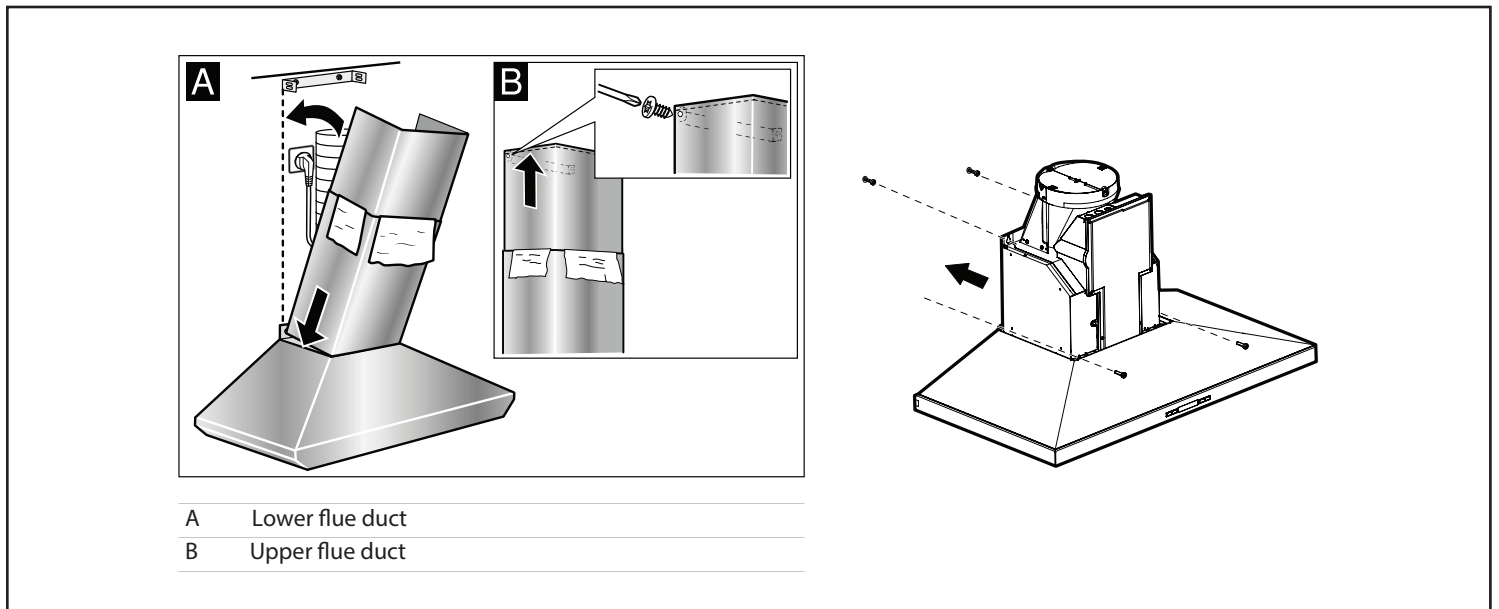

Notes: All height, width and depth dimensions are shown in inches. BSH reserves the absolute and unrestricted right to change product materials and specifications, at any time, without notice. Consult the product's installation instructions for final dimensional data and other details prior to making cutout.

30" Pyramid Canopy Chimney Hood

800 Series – Black Stainless Steel HCP80641UC

BOSCH
Invented for life

Installation Details

Accessories: To purchase Bosch accessories, cleaners & parts please visit www.bosch-home.com/us/store or call 1-800-944-2904 (Mon to Fri 5 am to 6 pm PST, Sat 6 am to 3 pm PST).