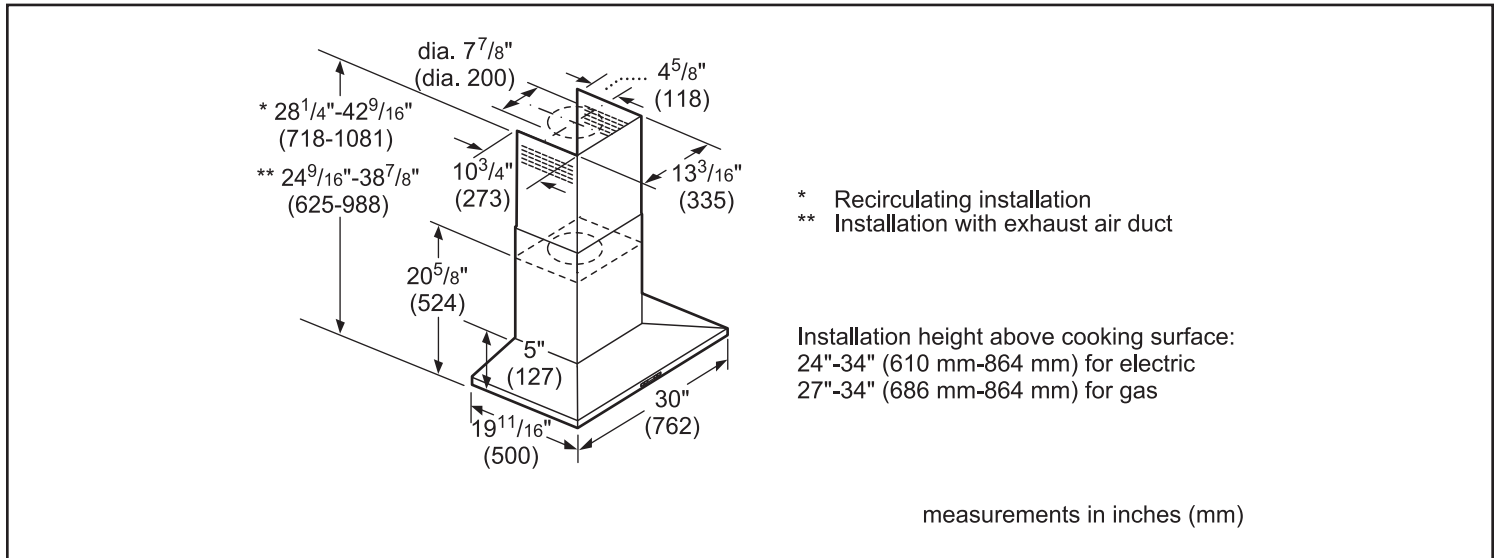

30" Pyramid Canopy Chimney Hood

800 Series – Black Stainless Steel HCP80641UC

BOSCH
Invented for life

Installation Details

Accessories: To purchase Bosch accessories, cleaners & parts please visit www.bosch-home.com/us/store or call 1-800-944-2904 (Mon to Fri 5 am to 6 pm PST, Sat 6 am to 3 pm PST).

Notes: All height, width and depth dimensions are shown in inches. BSH reserves the absolute and unrestricted right to change product materials and specifications, at any time, without notice. Consult the product's installation instructions for final dimensional data and other details prior to making cutout.

Warranties: Please see Use & Care manual or Bosch website for statement of limited warranty.

For more information on our entire line of products, go to www.bosch-home.com/us or call 1-800-944-2904

© BSH Home Appliances Corporation. All rights reserved. Bosch is a registered trademark of Robert Bosch GmbH.