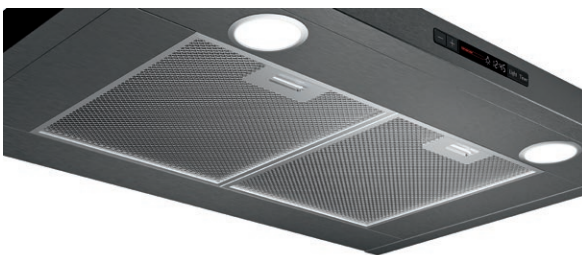

Accessories: To purchase Bosch accessories, cleaners & parts please visit www.bosch-home.com/us/store or call 1-800-944-2904 (Mon to Fri 5 am to 6 pm PST, Sat 6 am to 3 pm PST).

Notes: All height, width and depth dimensions are shown in inches. BSH reserves the absolute and unrestricted right to change product materials and specifications, at any time, without notice. Consult the product's installation instructions for final dimensional data and other details prior to making cutout.

Warranties: Please see Use & Care manual or Bosch website for statement of limited warranty.

For more information on our entire line of products, go to www.bosch-home.com/us or call 1-800-944-2904

© BSH Home Appliances Corporation. All rights reserved. Bosch is a registered trademark of Robert Bosch GmbH.