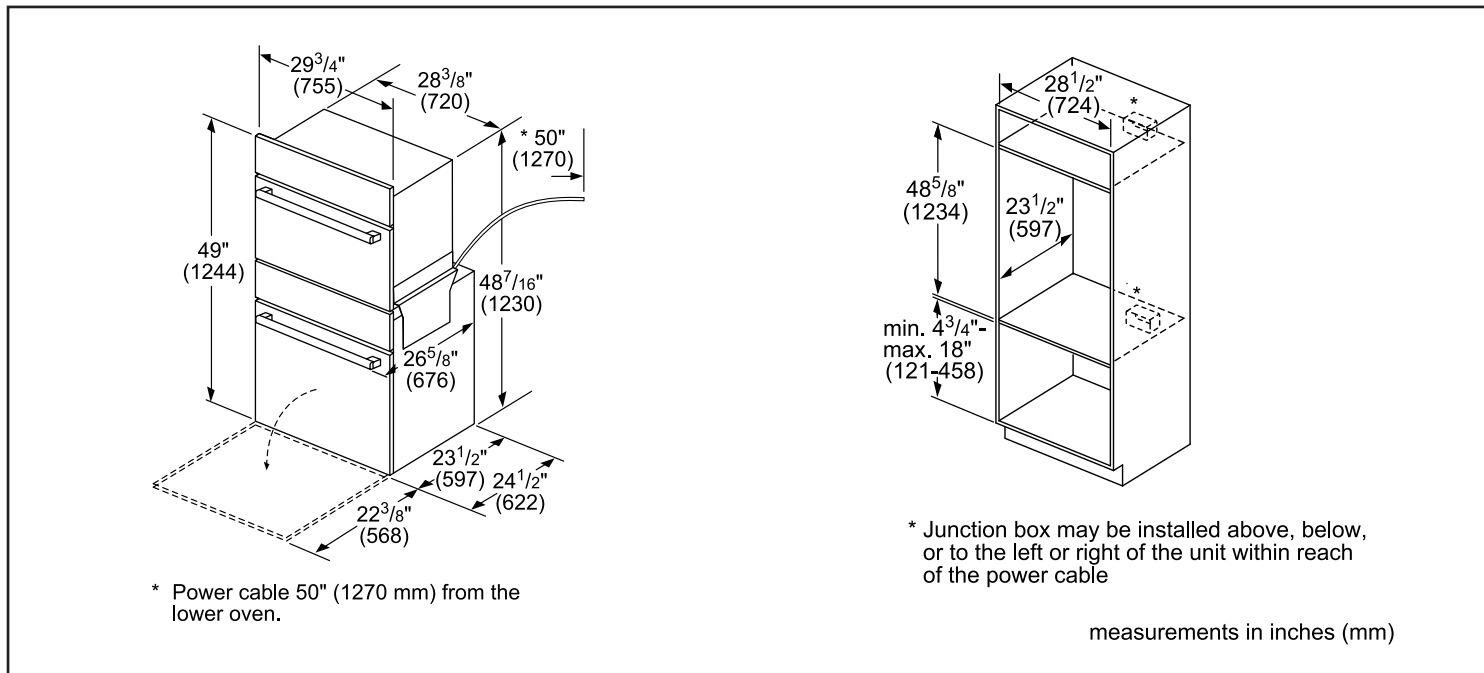

30" Speed Combination Oven

800 Series – Black Stainless Steel HBL8743UC

Installation Details

Accessories: To purchase Bosch accessories, cleaners & parts please visit www.bosch-home.com/us/store or call 1-800-944-2904 (Mon to Fri 5 am to 6 pm PST, Sat 6 am to 3 pm PST).

Notes: All height, width and depth dimensions are shown in inches. BSH reserves the absolute and unrestricted right to change product materials and specifications, at any time, without notice. Consult the product's installation instructions for final dimensional data and other details prior to making cutout.

Warranties: Please see Use & Care manual or Bosch website for statement of limited warranty.

For more information on our entire line of products, go to www.bosch-home.com/us or call 1-800-944-2904

© BSH Home Appliances Corporation. All rights reserved. Bosch is a registered trademark of Robert Bosch GmbH.