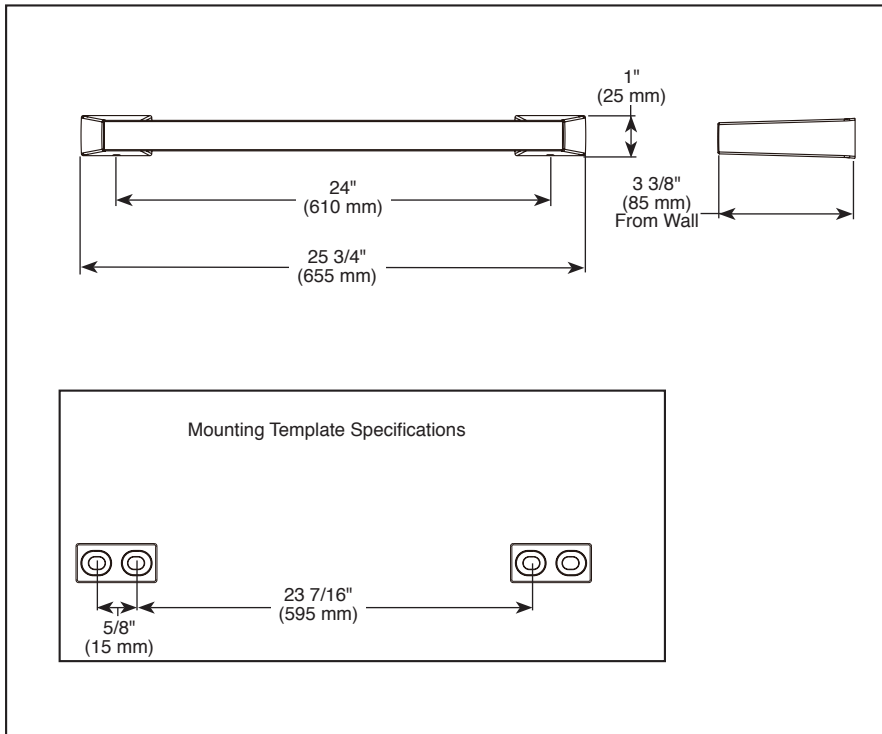

▲ Designate Proper Finish Suffix

Delta reserves the right (1) to make changes in specifications and materials, and (2) to change or discontinue models, both without notice or obligation. Dimensions are for reference only. See current full-line price book or www.deltafaucet.com for finish options and product availability.

DSP-A-74324 Rev. A

Delta Faucet Company

55 E. 111th Street, Indianapolis, IN 46280
350 South Edgeware Road, St. Thomas, ON N5P 4L1
© 2019 Delta Faucet Company