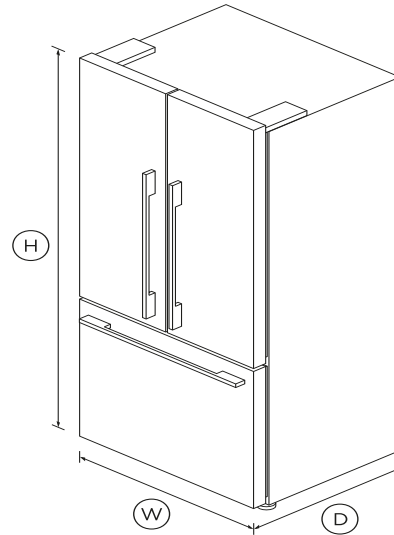

Freestanding French Door Refrigerator Freezer, 32", 16.9 cu ft, Ice

Series 7 | Contemporary

Stainless Steel | French hinge

Designed for those who need plenty of flexible space for their food storage, with a stylish, flush-fit stainless steel finish.

- ActiveSmart™ Foodcare technology helps keep food fresher for longer
- Flat door that fits flush with cabinetry
- Brushed metal handles

DIMENSIONS

Height	67 1/2"
Width	31 3/32"
Depth	27 3/8"

FEATURES & BENEFITS