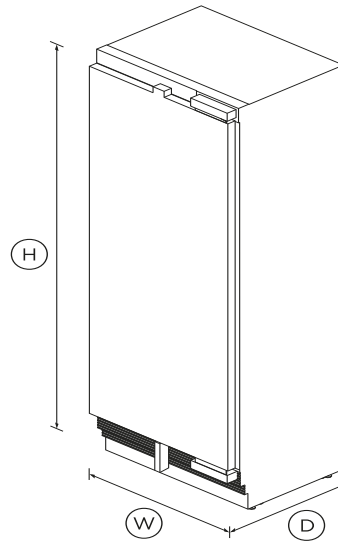

Integrated Column Refrigerator, 30", Water

Series 9 | integrated

Panel Ready | Right Hinge

Install it separately or pair with another Column for seamless integration – this model is right hinge with white interior.

DIMENSIONS

Height	84 "
Width	29 ³ / ₄ "
Depth	24 "

FEATURES & BENEFITS

Variable temperature zones

Create the perfect climate by storing food at their optimal temperature. Change a compartment to Fridge, Pantry or Chill.