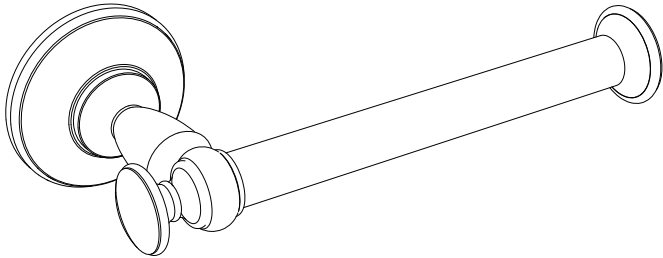

# Tavern Collection

General Specifications

Tissue Holder (Euro)

- #4023 (Satin Nickel)
- #4123 (Polished Nickel)
- #4033 (Bronze)