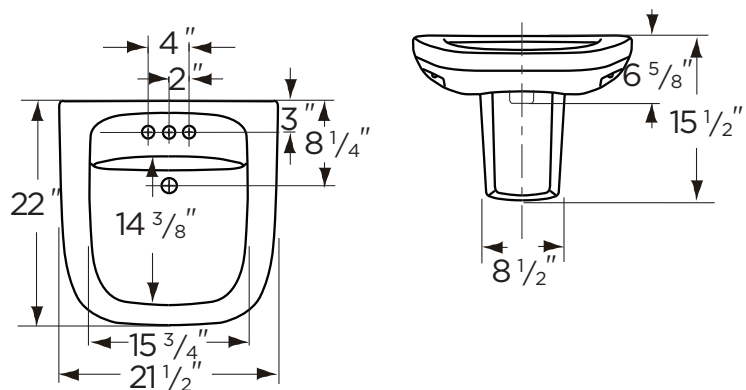

VITREOUS CHINA

LAVATORY
22-474 / 22-478

NORTH POINT™ Lavatory & Shroud

Features:

- 22" x 21" Wall Hung Lavatory shown with optional vitreous china shroud
- Rear overflow
- Recessed self draining deck
- 4" Centers (22-474)
- 8" Centers (22-478)
- 15 3/4" x 14 3/8" Bowl
- Punched for use with concealed carrier

Dimensions:

Width21 1/2"
Depth 22"
Shipping Weight56 lbs

Warranty:

- Limited Lifetime Warranty

Specifications: Lavatory — #12-474 Shown Shroud-#29-832

Job Name	
Date	
Model Specified	
Quantity	
Customer	
Contractor	
Architect/engineer	

www.gerberonline.com

NORTH POINT™

22-474 / 22-478

Lavatory & Shroud Unit

(Lavatory 12-474 Shown with Shroud 29-832)

NOTES:

All dimensions are in inches.

*Can be specified for use with concealed or exposed bracket chair carrier.