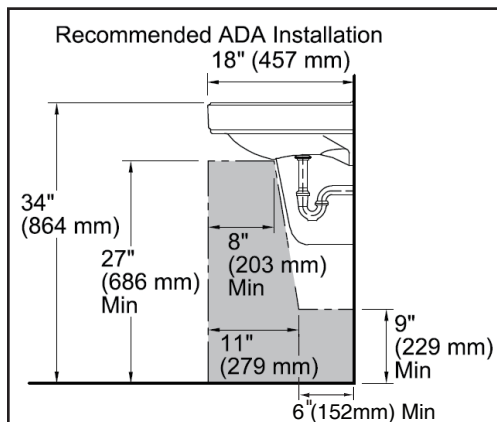

VITREOUS CHINA

LAVATORY
22-474 / 22-478

NORTH POINT™ Lavatory & Shroud

Features:

- 22" x 21" Wall Hung Lavatory shown with optional vitreous china shroud
- Rear overflow
- Recessed self draining deck
- 4" Centers (22-474)
- 8" Centers (22-478)
- 15 3/4" x 14 3/8" Bowl
- Punched for use with concealed carrier

Dimensions:

Width21 1/2"
Depth 22"
Shipping Weight56 lbs

Warranty:

- Limited Lifetime Warranty

Specifications: Lavatory — #12-474 Shown Shroud-#29-832

Job Name	
Date	
Model Specified	
Quantity	
Customer	
Contractor	
Architect/engineer	

www.gerberonline.com

NORTH POINT™

22-474 / 22-478

Lavatory & Shroud Unit

(Lavatory 12-474 Shown with Shroud 29-832)

NOTES:

All dimensions are in inches.

*Can be specified for use with concealed or exposed bracket chair carrier.

Illustrations may not be drawn to scale.

PLUMBERS NOTE:

Provide suitable reinforcement for all wall supports.

IMPORTANT:

Dimensions of fixtures are nominal and may vary within the range of tolerances established by ASME Standard A 112.19.2.