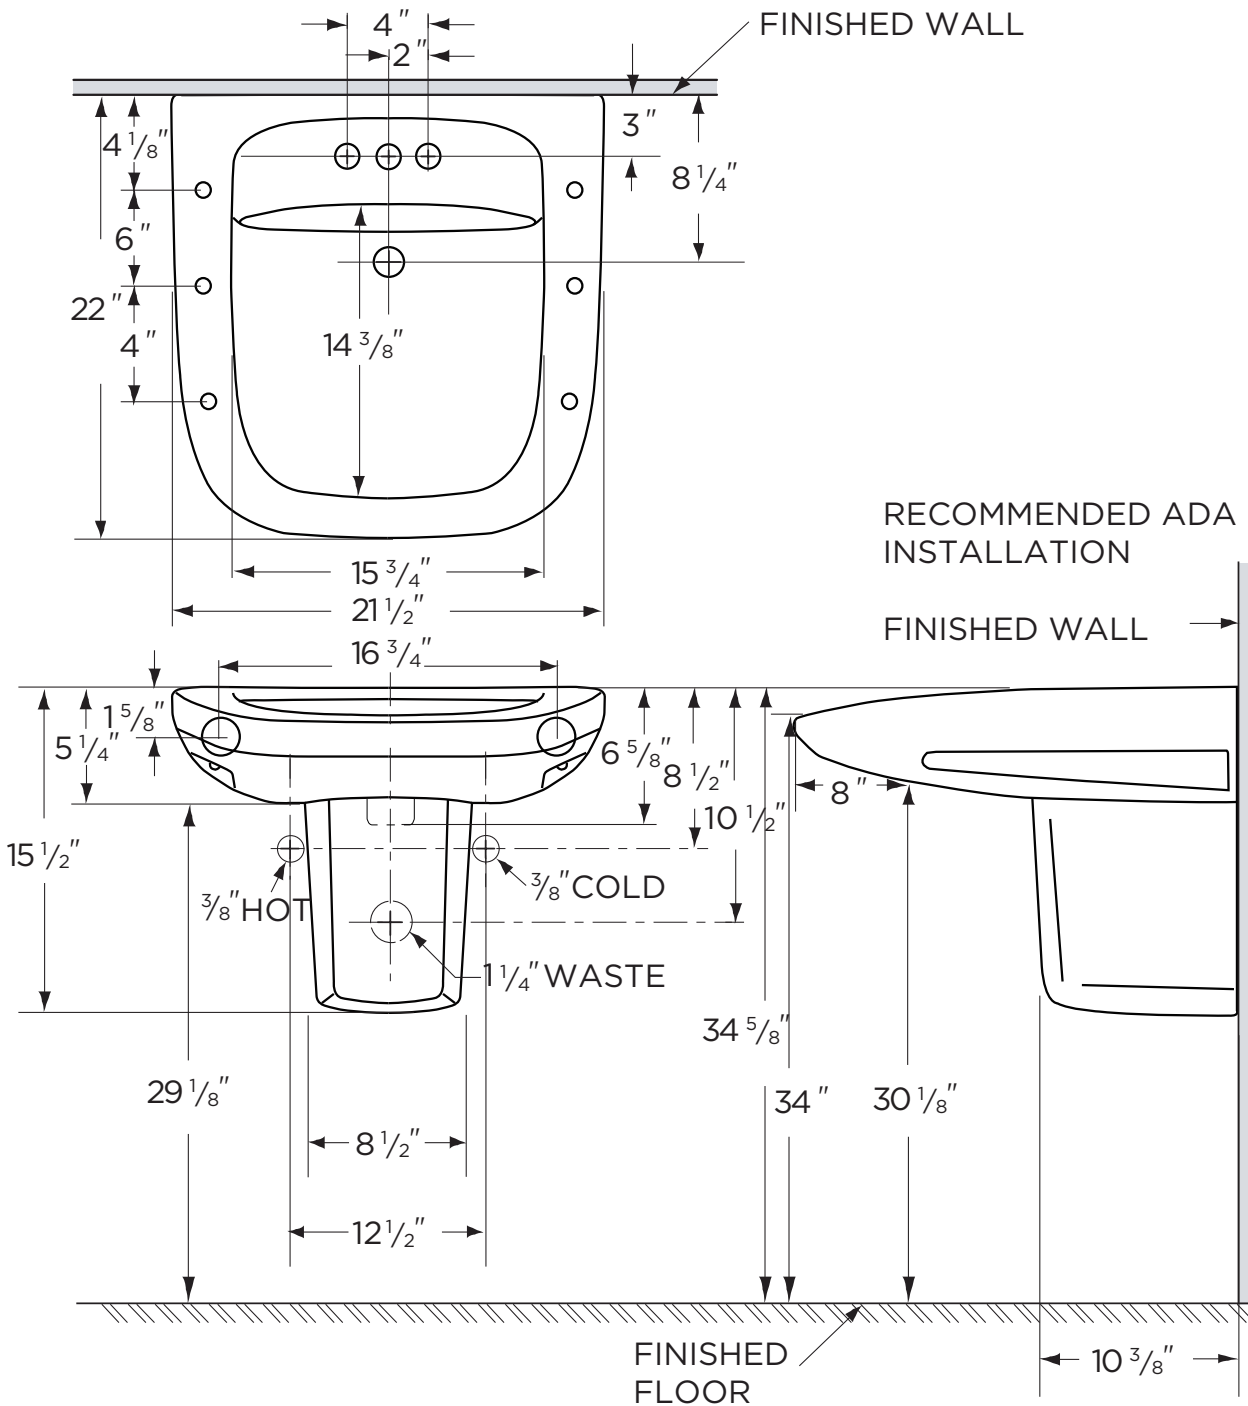

VITREOUS CHINA

LAVATORY
22-474 / 22-478

NORTH POINT™ Lavatory & Shroud

Features:

- 22" x 21" Wall Hung Lavatory shown with optional vitreous china shroud
- Rear overflow
- Recessed self draining deck
- 4" Centers (22-474)
- 8" Centers (22-478)
- 15 3/4" x 14 3/8" Bowl
- Punched for use with concealed carrier

Dimensions:

Width21 1/2"
Depth 22"
Shipping Weight56 lbs

Warranty:

- Limited Lifetime Warranty

Specifications: Lavatory — #12-474 Shown Shroud-#29-832

Job Name	
Date	
Model Specified	
Quantity	
Customer	
Contractor	
Architect/engineer	

www.gerberonline.com

NORTH POINT™

22-474 / 22-478

Lavatory & Shroud Unit

(Lavatory 12-474 Shown with Shroud 29-832)

NOTES:

All dimensions are in inches.

*Can be specified for use with concealed or exposed bracket chair carrier.

Illustrations may not be drawn to scale.

PLUMBERS NOTE:

Provide suitable reinforcement for all wall supports.

IMPORTANT:

Dimensions of fixtures are nominal and may vary within the range of tolerances established by ASME Standard A 112.19.2.