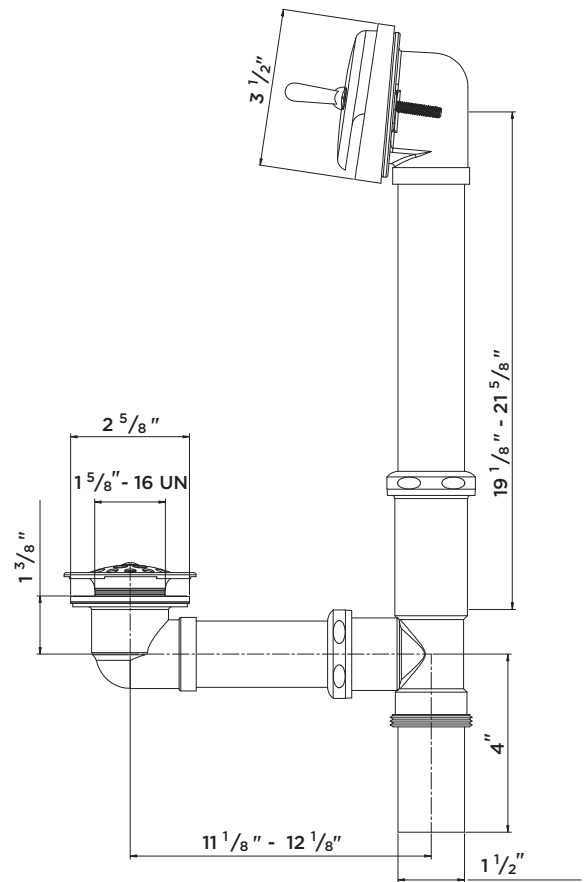

GERBER

41-213 Series

Roman Trip Lever Bath Drain

Features:

- Fits most tubs up to 24" high
- 1-1/2" brass tubing in 20 Gauge
- Adjustable self-retaining rubber head gasket
- Pre-adjustable linkage
- Heavy duty cast yellow brass head, tee and shoe
- Cast brass shoe plug
- Extra long plunger stroke
- Lubricated cast brass plunger
- Stamped domed strainer
- Heavy duty, highly polished face plate
- Complete assembled in carton
- Available in Chrome only

Technical Specifications:

- IAPMO/UPC
- ASME A112.18.2

Catalog Numbers:

41-213 With cast yellow brass slip nuts & rubber washers

Suffixes Available:

None

Job Name	
Date	
Model Specified	
Quantity	
Customer	
Contractor	
Architect/engineer	