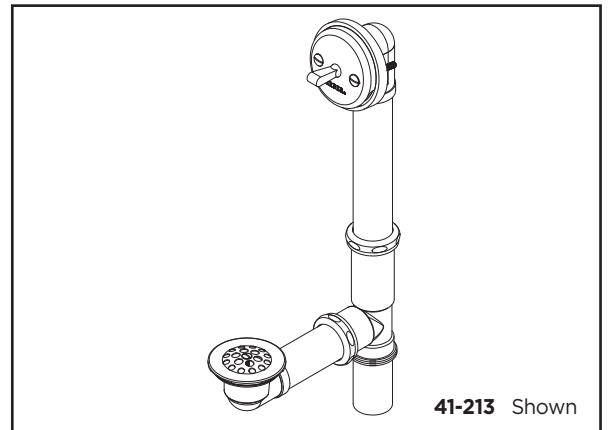

GERBER

41-213 Series

Roman Trip Lever Bath Drain

Features:

- Fits most tubs up to 24" high
- 1-1/2" brass tubing in 20 Gauge
- Adjustable self-retaining rubber head gasket
- Pre-adjustable linkage
- Heavy duty cast yellow brass head, tee and shoe
- Cast brass shoe plug
- Extra long plunger stroke
- Lubricated cast brass plunger
- Stamped domed strainer
- Heavy duty, highly polished face plate
- Complete assembled in carton
- Available in Chrome only

Technical Specifications:

- IAPMO/UPC
- ASME A112.18.2

Catalog Numbers:

41-213 With cast yellow brass slip nuts & rubber washers

Suffixes Available:

None

Job Name	
Date	
Model Specified	
Quantity	
Customer	
Contractor	
Architect/engineer	