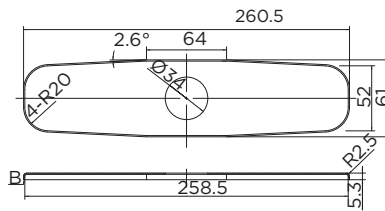

GERBER

40-571 Series Daylene™

Single Handle Pull-Down Kitchen Faucet

Features:

- 1 hole installation (deck plate not included)
- Ceramic disc cartridge, G0092298, w/temp limit stop
- 1.75 gpm (6.6 L/min) max Aeration / 2.2 gpm (8.3L/min) max Spray @ 60psi
- Pull-down 360 degree swivel spout
- Dual flow pattern
- Chrome and stainless steel finishes
- SnapBack™ retraction system with Grip Lock™ weight
- Quick connection available
- Lead free waterway per NSF/ANSI 372
- Limited lifetime warranty
- Fully ADA compliant

Optional Components:

8" deck plate (Product # 97-348)
sold separately

Standards & Certifications:

- ASME A112.18.1M
- NSF/ANSI 372
- IAPMO/cUPC
- ICC/ANSI A117.1
- MASS Code

Catalog Numbers:

- 40-571** Chrome
40-571-SS Stainless Steel