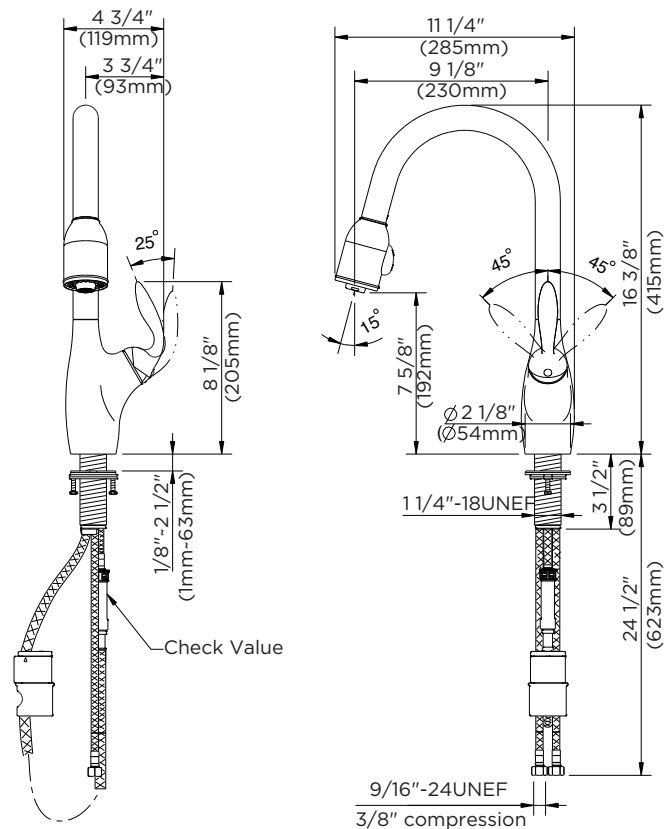

Job Name	
Date	
Model Specified	
Quantity	
Customer	
Contractor	
Architect/engineer	

Gerber Toll Free Technical Support: 888-648-6466
www.gerberonline.com