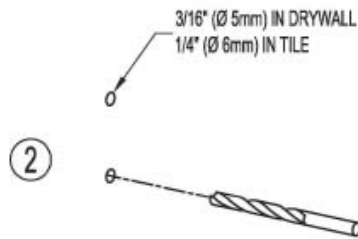

GINGER®

2001 CARNEGIE AVE.
SANTA ANA, CA 92705

CHELSEA 1118T 18/24" GLASS SHELF INSTALLATION INSTRUCTIONS

CARE OF FINE BRASS

To clean, use warm water only.

NEVER use abrasives or detergents.