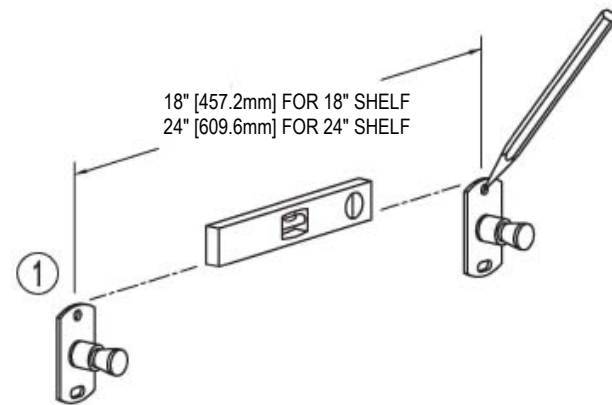

GINGER®

2001 CARNEGIE AVE.
SANTA ANA, CA 92705

CHELSEA 1118T 18/24" GLASS SHELF INSTALLATION INSTRUCTIONS

CARE OF FINE BRASS

To clean, use warm water only.

NEVER use abrasives or detergents.