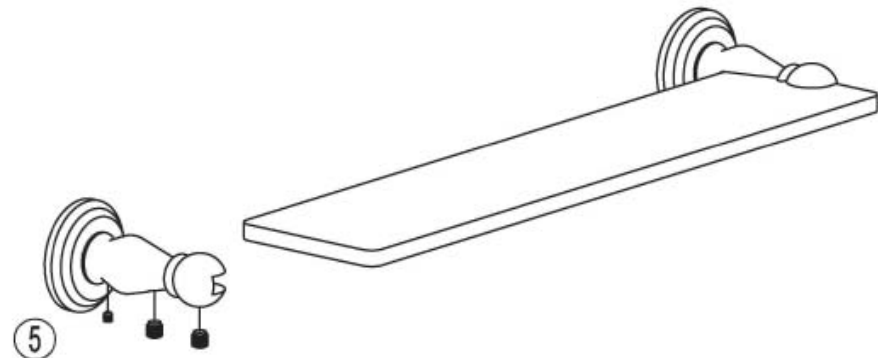

GINGER®

2001 CARNEGIE AVE.
SANTA ANA, CA 92705

CHELSEA 1118T 18/24" GLASS SHELF INSTALLATION INSTRUCTIONS

CARE OF FINE BRASS

To clean, use warm water only.

NEVER use abrasives or detergents.