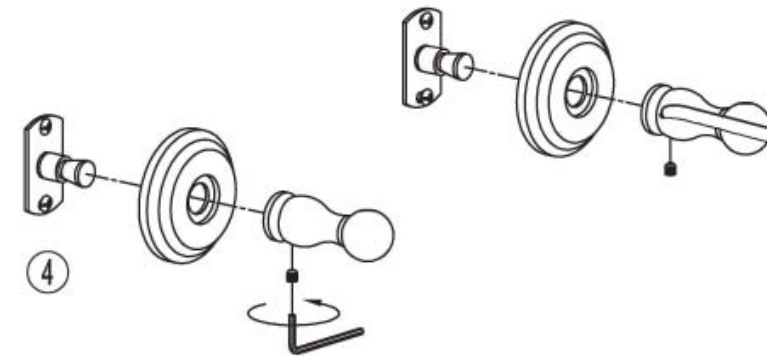

GINGER®

2001 CARNEGIE AVE.
SANTA ANA, CA 92705

CHELSEA 1118T 18/24" GLASS SHELF INSTALLATION INSTRUCTIONS

CARE OF FINE BRASS

To clean, use warm water only.

NEVER use abrasives or detergents.