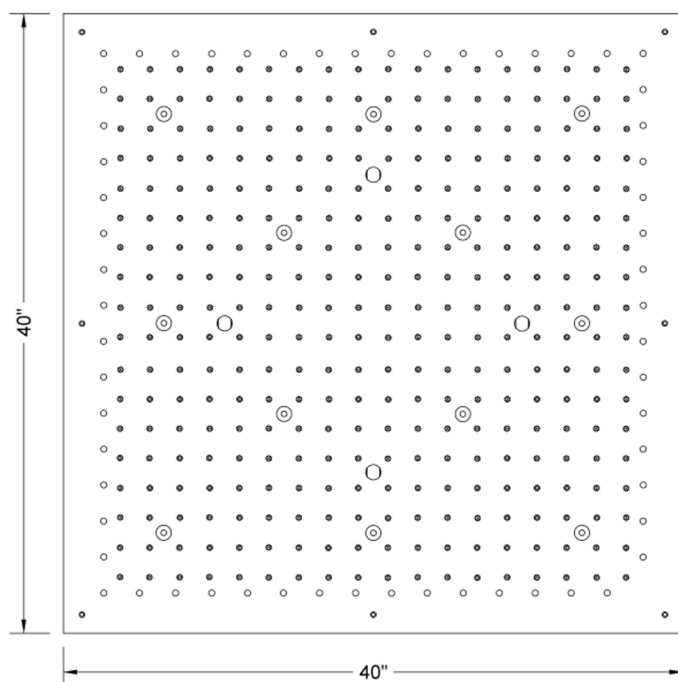

40" x 40" Chromatherapy QUADRATO FLAT Dream Light

Model #: 4040-DLCT-

FEATURES:

- 40" x 40" square dream light chromatherapy water feature rain canopy
- Wall mounted control panel allows for fixed or color changing lights, or on/off
- Two 1/2" male IPS connections with flexible hoses
- Thin minimal flat design for surface mounting
- 324 easy clean replaceable rubber jets
- 12 low voltage color changing LED lights
- Input voltage 110V AC (transformer included)
- CE approved
- Control panel fits standard electrical box
- Requires minimum flow rate of 5.5 GPM
- Standard finish is chrome. For other finish options, contact JACLO for pricing & availability

AVAILABLE FINISHES:

Polished Chrome (PCH)

SPECIFICATION DRAWING:

BOTTOM VIEW

SPRAY PATTERNS:

Easy Clean

Full Rain