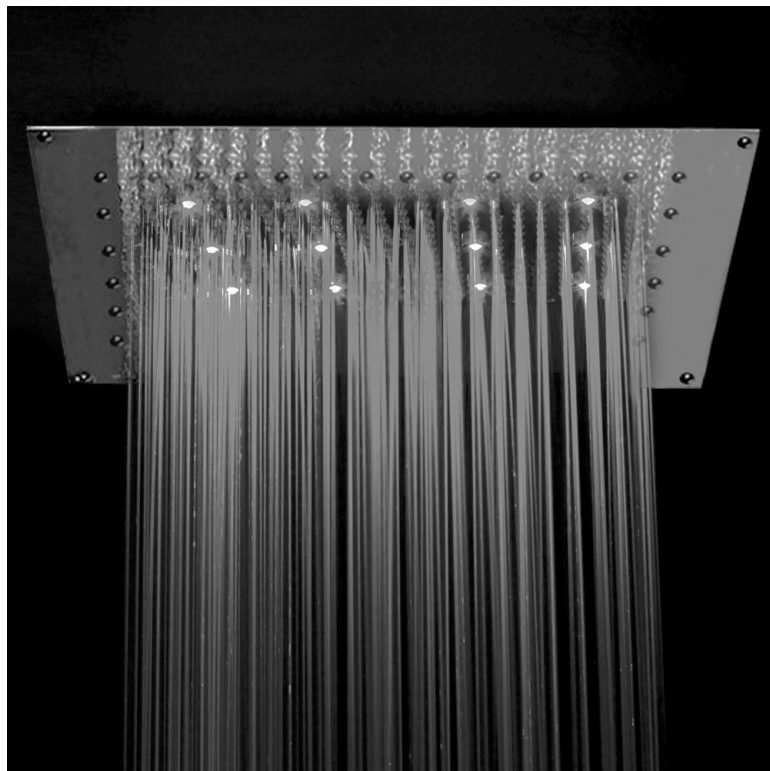

40" x 40" Chromatherapy QUADRATO FLAT Dream Light

Model #: 4040-DLCT-

FEATURES:

- 40" x 40" square dream light chromatherapy water feature rain canopy
- Wall mounted control panel allows for fixed or color changing lights, or on/off
- Two 1/2" male IPS connections with flexible hoses
- Thin minimal flat design for surface mounting
- 324 easy clean replaceable rubber jets
- 12 low voltage color changing LED lights
- Input voltage 110V AC (transformer included)
- CE approved
- Control panel fits standard electrical box
- Requires minimum flow rate of 5.5 GPM
- Standard finish is chrome. For other finish options, contact JACLO for pricing & availability

AVAILABLE FINISHES:

Polished Chrome (PCH)

SPECIFICATION DRAWING:

BOTTOM VIEW

SPRAY PATTERNS:

Easy Clean

Full Rain