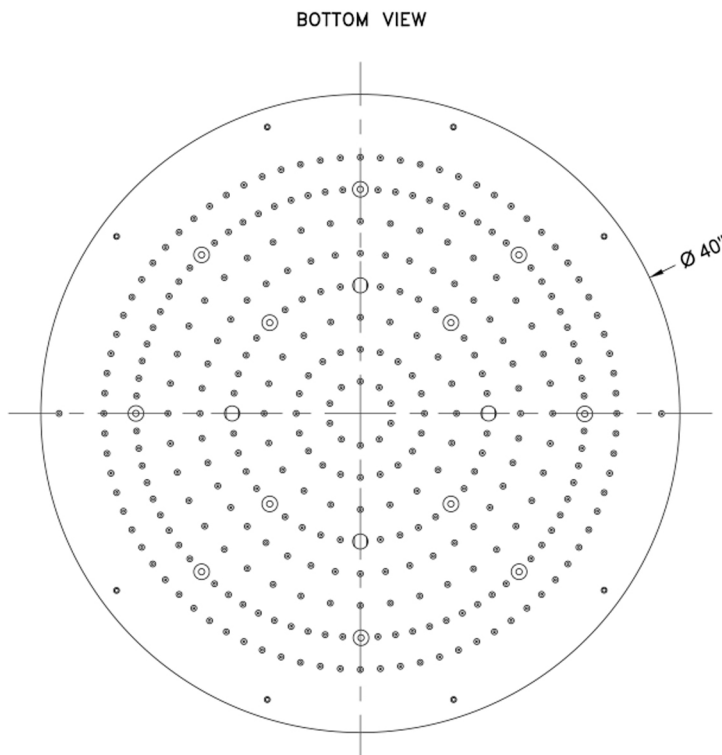

SPECIFICATION DRAWING:

SPRAY PATTERNS: