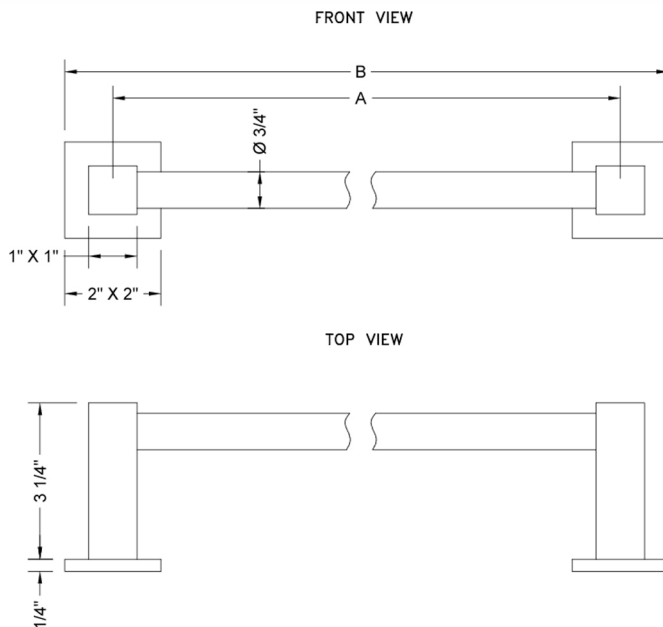

## 18" CUBIX® Towel Bar

**Model #: 4218-**

### FEATURES:

- 18" All brass towel bar
- Universal mounting hardware included
- 3 1/2" projection
- Custom lengths available, contact JACLO for pricing & availability
- Able to be cut in the field

### SPECIFICATION DRAWING:

CUBIX® TOWEL BARS			
PART. #	DESCRIPTION	A	B
4218-	18" TOWEL BAR	18"	20"
4224-	24" TOWEL BAR	24"	26"