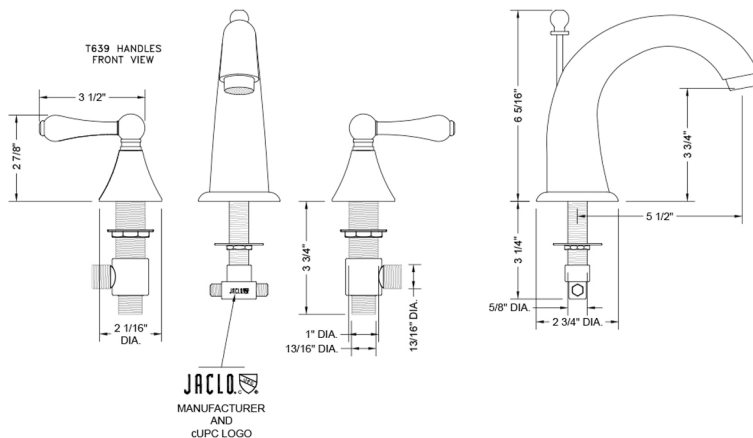

Cranford Faucet with Regency Lever Handles- 1.2 GPM

Model #: 5460-T646-1.2-

FEATURES:

- All brass 8" - 12" widespread faucet includes brass pop-up drain with overflow
- 1/4 turn ceramic valves
- Stationary Spout
- Available Flow Rates: 1.5, 1.2 & 0.5 GPM. Additional flow rate (aerator) options available. Contact JACLO.
- 5 1/2" spout reach
- Spout Hole Size: 1 1/4" - 1 3/4"
- Valve Hole Size: 1 1/8" - 1 5/8"
- ADA Compliant Levers

SPECIFICATION DRAWING:

AVAILABLE HANDLES:

COMPLIANCES:

CEC

Complies with: ASME A112.18.1-2012/CSA B125.1-12