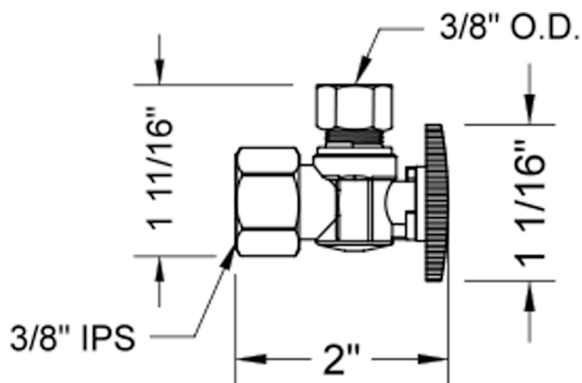

SPECIFICATION DRAWING: