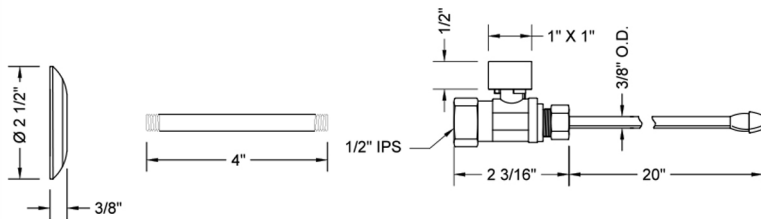

Quarter Turn Straight Pattern 1/2" IPS x 3/8" O.D. Faucet Supply Kit with Square Handle, 20" Supply Tubes, Escutcheons

Model #: 619-7-62-

FEATURES:

- Complete Faucet Supply Kit
- Kit contains:
 - (2) Quarter Turn Straight Pattern 1/2" IPS x 3/8" O.D. Supply Valve with Square Handle P/N 619-7
 - (2) 20" Copper Supply Tubes P/N 662
 - (2) Escutcheons P/N 741 (ULB P/N 6015)
 - (2) 1/2" Brass Nipples P/N 801-12.4

SPECIFICATION DRAWING:

COMPONENTS	
DESCRIPTION	QTY:
STRAIGHT VALVE - SQUARE HANDLE	2
20" X 3/8" O.D. SUPPLY TUBE	2
2 1/2" SURE GRIP ESCUTCHEON	2
4" NIPPLE	2

AVAILABLE HANDLES: