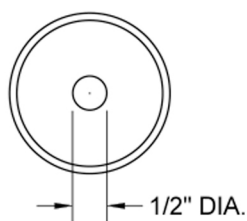

Jaylen Escutcheon Replacement Part

Model #: 6920-4A-

FEATURES:

- All brass escutcheon
- Replacement for Jaylen Collection, faucet, shower & roman tub trim

AVAILABLE FINISHES:

Polished Chrome (PCH)	Satin Chrome (SC)	Bronze Umber (BU)
Satin Nickel (SN)	Pewter (PEW)	Caramel Bronze (CB)
Polished Nickel (PN)	Antique Brass (AB)	Antique Copper (ACU)
Oil-Rubbed Bronze (ORB)	Polished Brass (PB)	Polished Copper (PCU)
Vintage Bronze (VB)	Satin Brass (SB)	Rose Gold (RG)
Matte Black (MBK)	Satin Gold (SG)	Polished Gold (PG)
Black Nickel (BKN)	Bombay Gold (BG)	Jewelers Gold (JG)
Europa Bronze (EB)	White (WH)	Sedona Beige (SDB)
Tristan Brass (TB)	Unlacquered Brass (ULB)	Satin Cooper (SCU)

SPECIFICATION DRAWING:

TOP VIEW

FRONT VIEW