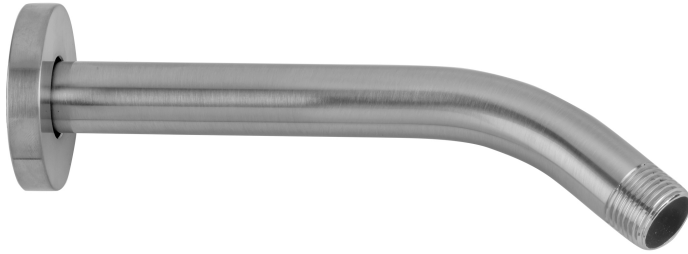

# 8" 45° Brass Showerarm with Contemporary Escutcheon

**Model #: 8032-E15-**

## FEATURES:

## AVAILABLE FINISHES:

Polished Chrome (PCH)	Satin Chrome (SC)	Bronze Umber (BU)
Satin Nickel (SN)	Pewter (PEW)	Caramel Bronze (CB)
Polished Nickel (PN)	Antique Brass (AB)	Antique Copper (ACU)
Oil-Rubbed Bronze (ORB)	Polished Brass (PB)	Polished Copper (PCU)
Vintage Bronze (VB)	Satin Brass (SB)	Rose Gold (RG)
Matte Black (MBK)	Satin Gold (SG)	Polished Gold (PG)
Black Nickel (BKN)	Bombay Gold (BG)	Jewelers Gold (JG)
Europa Bronze (EB)	White (WH)	Sedona Beige (SDB)
Tristan Brass (TB)	Unlacquered Brass (ULB)	Satin Cooper (SCU)