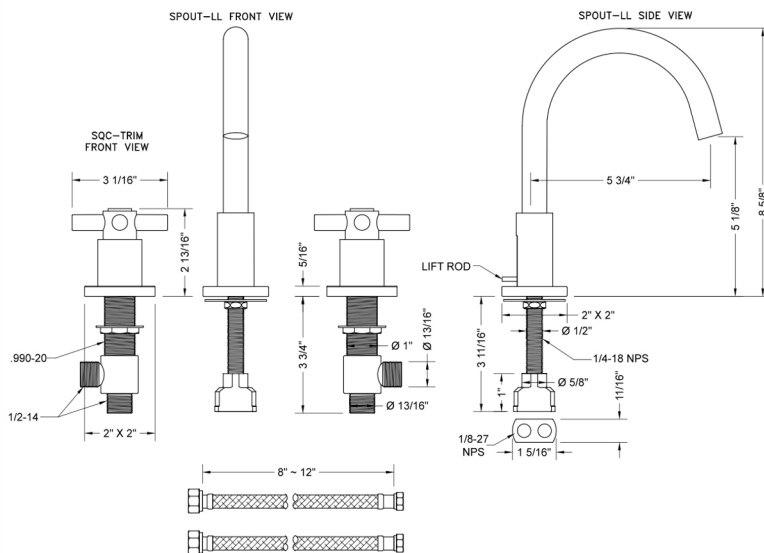

Uptown Contempo Faucet with Square Escutcheons & Contempo Cross Handles

Model #: 8881-SQC-

FEATURES:

- All brass 8" - 12" widespread faucet includes brass pop-up drain with overflow
- 1/4 turn ceramic valves
- Swivel Spout (For Stationary Spout option, contact JACLO)
- Available Flow Rates: 1.5, 1.2 & 0.5 GPM. Additional flow rate (aerator) options available. Contact JACLO.
- 5 3/4" spout reach
- Spout Hole Size Min-Max: 1 1/2" - 1 7/8"
- Valve Hole Size Min-Max: 1 1/8" - 1 5/8"

AVAILABLE FINISHES:

Polished Chrome (PCH)	Satin Chrome (SC)	Bronze Umber (BU)
Satin Nickel (SN)	Pewter (PEW)	Caramel Bronze (CB)
Polished Nickel (PN)	Antique Brass (AB)	Antique Copper (ACU)
Oil-Rubbed Bronze (ORB)	Polished Brass (PB)	Polished Copper (PCU)
Vintage Bronze (VB)	Satin Brass (SB)	Rose Gold (RG)
Matte Black (MBK)	Satin Gold (SG)	Polished Gold (PG)
Black Nickel (BKN)	Bombay Gold (BG)	Jewelers Gold (JG)
Europa Bronze (EB)	White (WH)	Sedona Beige (SDB)
Tristan Brass (TB)	Unlacquered Brass (ULB)	Satin Cooper (SCU)

SPECIFICATION DRAWING:

AVAILABLE HANDLES:

COMPLIANCES:

Complies with: ASME A112.18.1-2012/CSA B125.1-12