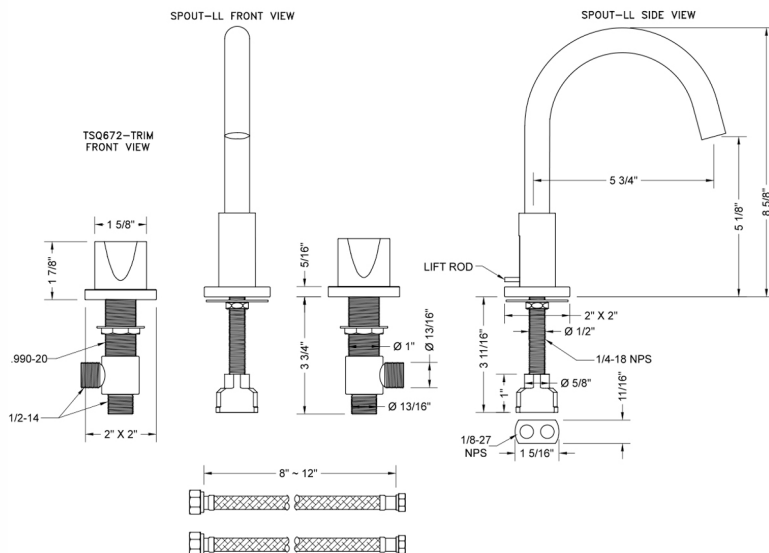

Uptown Contempo Faucet with Square Escutcheons & Thumb Handles -1.2 GPM

Model #: 8881-TSQ672-1.2-

FEATURES:

- All brass 8" - 12" widespread faucet includes brass pop-up drain with overflow
- 1/4 turn ceramic valves
- Swivel Spout (For Stationary Spout option, contact JACLO)
- Available Flow Rates: 1.5, 1.2 & 0.5 GPM. Additional flow rate (aerator) options available. Contact JACLO.
- 5 3/4" spout reach
- Spout Hole Size: 1 1/2" - 1 7/8"
- Valve Hole Size: 1 1/8" - 1 5/8"

SPECIFICATION DRAWING:

AVAILABLE HANDLES:

COMPLIANCES:

CEC

Complies with: ASME A112.18.1-2012/CSA B125.1-12