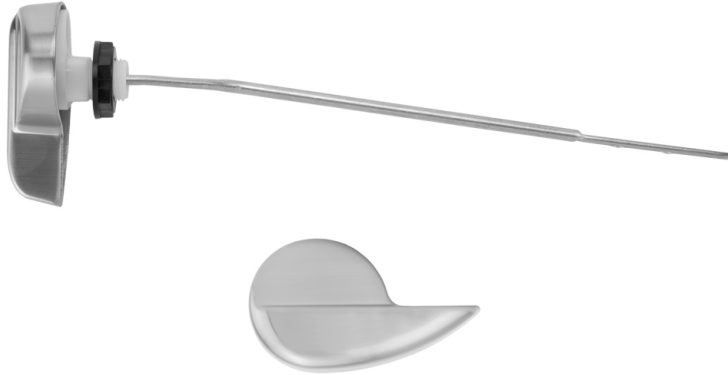

Toilet Tank Trip Lever to Fit TOTO

Model #: 904-

FEATURES:

- Toilet tank "trip" lever to fit TOTO model: THU004
- Brass arm
- Fits TOTO Models: Carlyle, Carlyle II, Carolina, Carolina II, Eco Ultramax, Eco Supreme, Supreme, Supreme II, Ultramax, Ultramax II, Ultimate
- Not available in ULB

AVAILABLE FINISHES:

Polished Chrome (PCH)	Satin Chrome (SC)	Bronze Umber (BU)
Satin Nickel (SN)	Pewter (PEW)	Caramel Bronze (CB)
Polished Nickel (PN)	Antique Brass (AB)	Antique Copper (ACU)
Oil-Rubbed Bronze (ORB)	Polished Brass (PB)	Polished Copper (PCU)
Vintage Bronze (VB)	Satin Brass (SB)	Rose Gold (RG)
Matte Black (MBK)	Satin Gold (SG)	Polished Gold (PG)
Black Nickel (BKN)	Bombay Gold (BG)	Jewelers Gold (JG)
Europa Bronze (EB)	White (WH)	Sedona Beige (SDB)
Tristan Brass (TB)	Satin Cooper (SCU)	