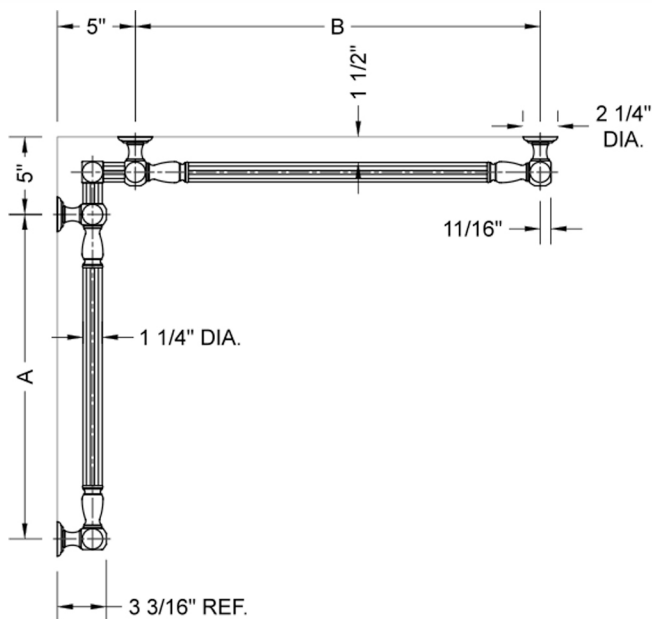

G21 24" x 24" Inside Corner Grab Bar

Model #: G21-24-24-IC-

FEATURES:

- ADA compliant when properly installed
- All brass construction, fully polished & plated
- All grab bars can be custom sized. Contact JACLO for pricing & availability
- Optional handshower sliders and toilet paper/wash cloth holders can be added only upon initial order
- Grab bars over 32" REQUIRE a middle post

SPECIFICATION DRAWING:

BRASS LUXURY GRAB BAR							
PART. #	DESCRIPTION	A	B	PART. #	DESCRIPTION	A	B
G21-12-12-IC	CENTER OF POST	12"	12"	G21-24-36-IC	CENTER OF POST	24"	36"
G21-12-16-IC	CENTER OF POST	12"	16"	G21-24-48-IC	CENTER OF POST	24"	48"
G21-12-24-IC	CENTER OF POST	12"	24"	G21-24-60-IC	CENTER OF POST	24"	60"
G21-12-32-IC	CENTER OF POST	12"	32"				
				G21-32-32-IC	CENTER OF POST	32"	32"
G21-12-36-IC	CENTER OF POST	12"	36"	G21-32-36-IC	CENTER OF POST	32"	36"
G21-12-48-IC	CENTER OF POST	12"	48"	G21-32-48-IC	CENTER OF POST	32"	48"
G21-12-60-IC	CENTER OF POST	12"	60"	G21-32-60-IC	CENTER OF POST	32"	60"
G21-16-16-IC	CENTER OF POST	16"	16"	G21-36-36-IC	CENTER OF POST	36"	36"
G21-16-24-IC	CENTER OF POST	16"	24"	G21-36-48-IC	CENTER OF POST	36"	48"
G21-16-32-IC	CENTER OF POST	16"	32"	G21-36-60-IC	CENTER OF POST	36"	60"
G21-16-36-IC	CENTER OF POST	16"	36"	G21-48-48-IC	CENTER OF POST	48"	48"
G21-16-48-IC	CENTER OF POST	16"	48"	G21-48-60-IC	CENTER OF POST	48"	60"
G21-16-60-IC	CENTER OF POST	16"	60"				
				G21-60-60-IC	CENTER OF POST	60"	60"
G21-24-24-IC	CENTER OF POST	24"	24"				
G21-24-32-IC	CENTER OF POST	24"	32"				