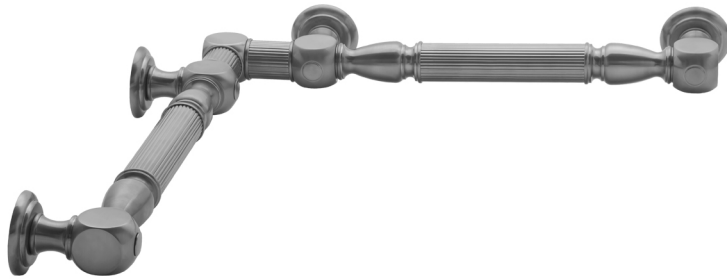

G21 24" x 24" Inside Corner Grab Bar

Model #: G21-24-24-IC-

FEATURES:

- ADA compliant when properly installed
- All brass construction, fully polished & plated
- All grab bars can be custom sized. Contact JACLO for pricing & availability
- Optional handshower sliders and toilet paper/wash cloth holders can be added only upon initial order
- Grab bars over 32" REQUIRE a middle post

AVAILABLE FINISHES:

Polished Chrome (PCH)	Satin Chrome (SC)	Bronze Umber (BU)
Satin Nickel (SN)	Pewter (PEW)	Caramel Bronze (CB)
Polished Nickel (PN)	Antique Brass (AB)	Antique Copper (ACU)
Oil-Rubbed Bronze (ORB)	Polished Brass (PB)	Polished Copper (PCU)
Vintage Bronze (VB)	Satin Brass (SB)	Rose Gold (RG)
Matte Black (MBK)	Satin Gold (SG)	Polished Gold (PG)
Black Nickel (BKN)	Bombay Gold (BG)	Jewelers Gold (JG)
Europa Bronze (EB)	White (WH)	Sedona Beige (SDB)
Tristan Brass (TB)	Unlacquered Brass (ULB)	Satin Cooper (SCU)