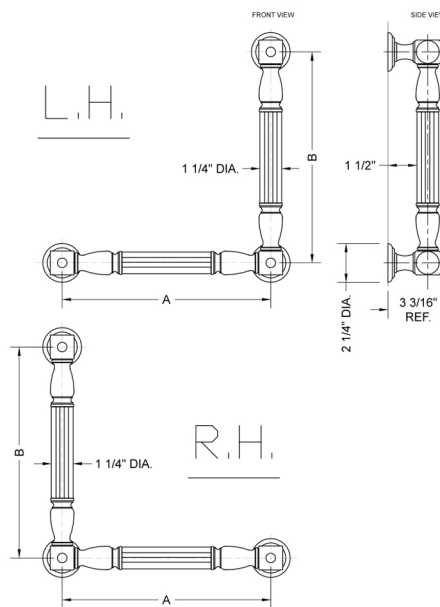

## G21 32H x 24W 90° Left Hand Grab Bar

Model #: **G21-32H-24W-LH-**

### FEATURES:

- ADA compliant when properly installed
- All brass construction, fully polished & plated
- All grab bars can be custom sized. Contact JACLO for pricing & availability
- Optional handshower sliders and toilet paper/wash cloth holders can be added only upon initial order
- Grab bars over 32" REQUIRE a middle post

### SPECIFICATION DRAWING:

BRASS LUXURY GRAB BAR			
PART. #	DESCRIPTION	A H	B W
G21-12H-12W	CENTER TO CENTER	12"	12"
G21-12H-16W	CENTER TO CENTER	12"	16"
G21-12H-24W	CENTER TO CENTER	12"	24"
G21-12H-32W	CENTER TO CENTER	12"	32"
G21-16H-12W	CENTER TO CENTER	16"	12"
G21-16H-16W	CENTER TO CENTER	16"	16"
G21-16H-24W	CENTER TO CENTER	16"	24"
G21-16H-32W	CENTER TO CENTER	16"	32"
G21-24H-12W	CENTER TO CENTER	24"	12"
G21-24H-16W	CENTER TO CENTER	24"	16"
G21-24H-24W	CENTER TO CENTER	24"	24"
G21-24H-32W	CENTER TO CENTER	24"	32"
G21-32H-12W	CENTER TO CENTER	32"	12"
G21-32H-16W	CENTER TO CENTER	32"	16"
G21-32H-24W	CENTER TO CENTER	32"	24"
G21-32H-32W	CENTER TO CENTER	32"	32"