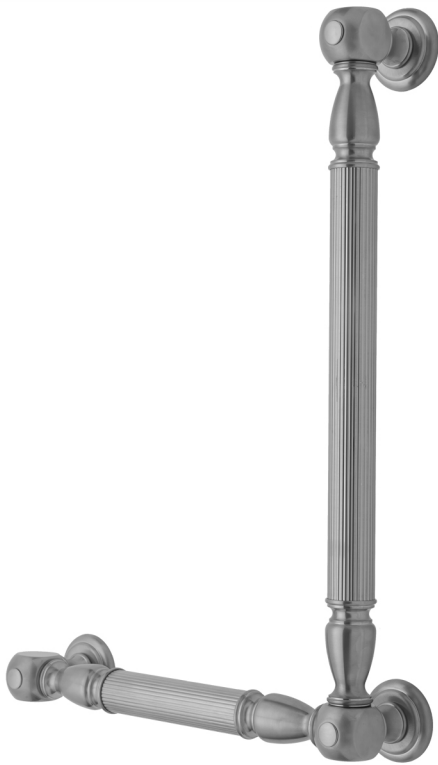

## G21 32H x 24W 90° Left Hand Grab Bar

Model #: **G21-32H-24W-LH-**

### FEATURES:

- ADA compliant when properly installed
- All brass construction, fully polished & plated
- All grab bars can be custom sized. Contact JACLO for pricing & availability
- Optional handshower sliders and toilet paper/wash cloth holders can be added only upon initial order
- Grab bars over 32" REQUIRE a middle post

### AVAILABLE FINISHES:

Polished Chrome (PCH)	Satin Chrome (SC)	Bronze Umber (BU)
Satin Nickel (SN)	Pewter (PEW)	Caramel Bronze (CB)
Polished Nickel (PN)	Antique Brass (AB)	Antique Copper (ACU)
Oil-Rubbed Bronze (ORB)	Polished Brass (PB)	Polished Copper (PCU)
Vintage Bronze (VB)	Satin Brass (SB)	Rose Gold (RG)
Matte Black (MBK)	Satin Gold (SG)	Polished Gold (PG)
Black Nickel (BKN)	Bombay Gold (BG)	Jewelers Gold (JG)
Europa Bronze (EB)	White (WH)	Sedona Beige (SDB)
Tristan Brass (TB)	Unlacquered Brass (ULB)	Satin Cooper (SCU)

### SPECIFICATION DRAWING:

BRASS LUXURY GRAB BAR			
PART. #	DESCRIPTION	A H	B W
G21-12H-12W	CENTER TO CENTER	12"	12"
G21-12H-16W	CENTER TO CENTER	12"	16"
G21-12H-24W	CENTER TO CENTER	12"	24"
G21-12H-32W	CENTER TO CENTER	12"	32"
G21-16H-12W	CENTER TO CENTER	16"	12"
G21-16H-16W	CENTER TO CENTER	16"	16"
G21-16H-24W	CENTER TO CENTER	16"	24"
G21-16H-32W	CENTER TO CENTER	16"	32"
G21-24H-12W	CENTER TO CENTER	24"	12"
G21-24H-16W	CENTER TO CENTER	24"	16"
G21-24H-24W	CENTER TO CENTER	24"	24"
G21-24H-32W	CENTER TO CENTER	24"	32"
G21-32H-12W	CENTER TO CENTER	32"	12"
G21-32H-16W	CENTER TO CENTER	32"	16"
G21-32H-24W	CENTER TO CENTER	32"	24"
G21-32H-32W	CENTER TO CENTER	32"	32"