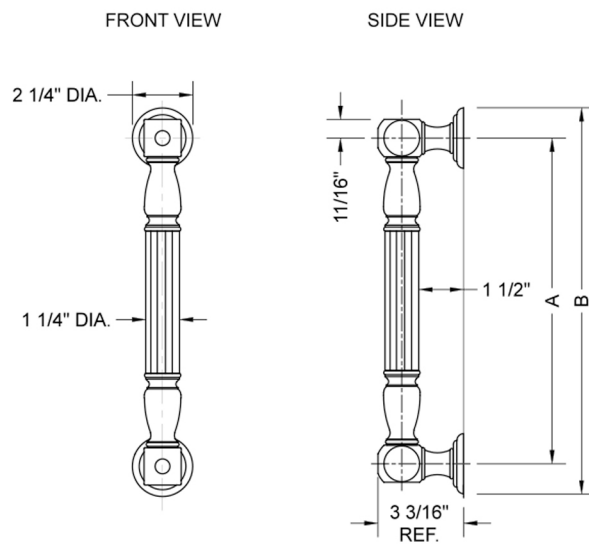

## 36" G21 Straight Grab Bar

Model #: G21-36-

### FEATURES:

- ADA compliant when properly installed
- All brass construction, fully polished & plated
- All grab bars can be custom sized. Contact JACLO for pricing & availability
- Optional handshower sliders and toilet paper/wash cloth holders can be added only upon initial order
- Grab bars over 32" REQUIRE a middle post

### SPECIFICATION DRAWING:

BRASS LUXURY GRAB BAR			
PART. #	DESCRIPTION	A	B
G21-12-XX	12" CENTER TO CENTER	12"	14 1/4"
G21-16-XX	16" CENTER TO CENTER	16"	18 1/4"
G21-18-XX	18" CENTER TO CENTER	18"	20 1/4"
G21-24-XX	24" CENTER TO CENTER	24"	26 1/4"
G21-32-XX	32" CENTER TO CENTER	32"	34 1/4"
*NOTE: GRAB BARS OVER 32" REQUIRE A MIDDLE POST			
G21-36-XX	36" CENTER TO CENTER	36"	38 1/4"
G21-42-XX	42" CENTER TO CENTER	42"	44 1/4"
G21-48-XX	48" CENTER TO CENTER	48"	50 1/4"
G21-60-XX	60" CENTER TO CENTER	60"	62 1/4"