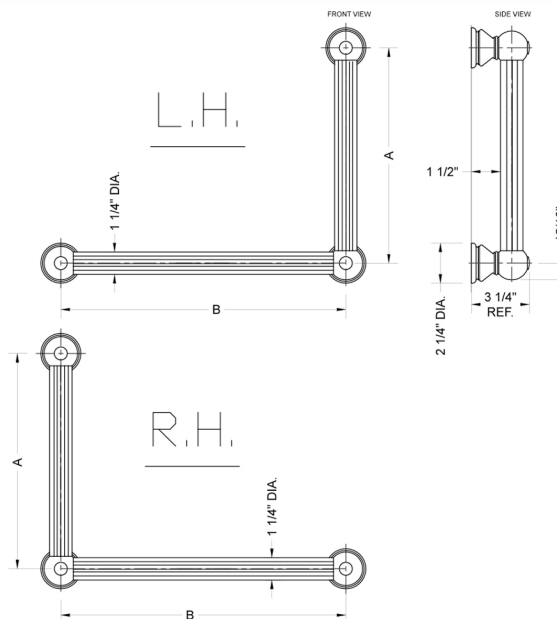

G33 12H x 12W 90° Grab Bar

Model #: **G33-12H-12W-**

FEATURES:

- ADA compliant when properly installed
- All brass construction, fully polished & plated
- All grab bars can be custom sized. Contact JACLO for pricing & availability
- Optional handshower sliders and toilet paper/wash cloth holders can be added only upon initial order
- Grab bars over 32" REQUIRE a middle post

SPECIFICATION DRAWING:

BRASS LUXURY GRAB BAR			
PART. #	DESCRIPTION	A H	B W
G33-12H-12W	CENTER TO CENTER	12"	12"
G33-12H-16W	CENTER TO CENTER	12"	16"
G33-12H-24W	CENTER TO CENTER	12"	24"
G33-12H-32W	CENTER TO CENTER	12"	32"
G33-16H-12W	CENTER TO CENTER	16"	12"
G33-16H-16W	CENTER TO CENTER	16"	16"
G33-16H-24W	CENTER TO CENTER	16"	24"
G33-16H-32W	CENTER TO CENTER	16"	32"
G33-24H-12W	CENTER TO CENTER	24"	12"
G33-24H-16W	CENTER TO CENTER	24"	16"
G33-24H-24W	CENTER TO CENTER	24"	24"
G33-24H-32W	CENTER TO CENTER	24"	32"
G33-32H-12W	CENTER TO CENTER	32"	12"
G33-32H-16W	CENTER TO CENTER	32"	16"
G33-32H-24W	CENTER TO CENTER	32"	24"
G33-32H-32W	CENTER TO CENTER	32"	32"