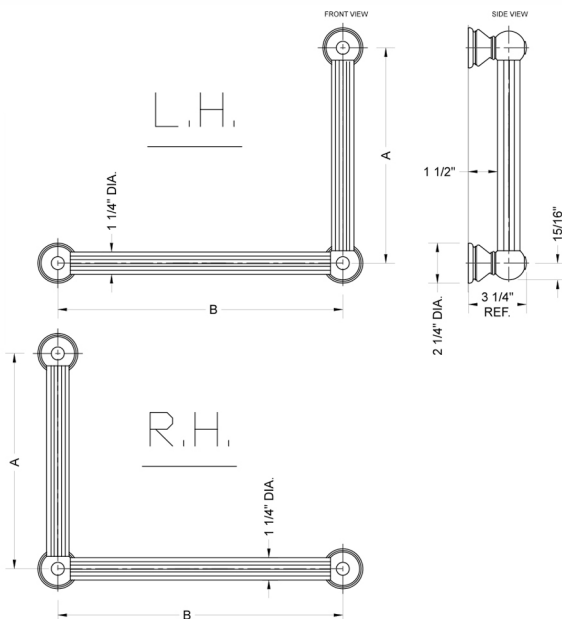

G33 32H x 12W 90° Right Hand Grab Bar

Model #: **G33-32H-12W-RH-**

FEATURES:

- ADA compliant when properly installed
- All brass construction, fully polished & plated
- All grab bars can be custom sized. Contact JACLO for pricing & availability
- Optional handshower sliders and toilet paper/wash cloth holders can be added only upon initial order
- Grab bars over 32" REQUIRE a middle post

SPECIFICATION DRAWING:

BRASS LUXURY GRAB BAR			
PART. #	DESCRIPTION	A H	B W
G33-12H-12W	CENTER TO CENTER	12"	12"
G33-12H-16W	CENTER TO CENTER	12"	16"
G33-12H-24W	CENTER TO CENTER	12"	24"
G33-12H-32W	CENTER TO CENTER	12"	32"
G33-16H-12W	CENTER TO CENTER	16"	12"
G33-16H-16W	CENTER TO CENTER	16"	16"
G33-16H-24W	CENTER TO CENTER	16"	24"
G33-16H-32W	CENTER TO CENTER	16"	32"
G33-24H-12W	CENTER TO CENTER	24"	12"
G33-24H-16W	CENTER TO CENTER	24"	16"
G33-24H-24W	CENTER TO CENTER	24"	24"
G33-24H-32W	CENTER TO CENTER	24"	32"
G33-32H-12W	CENTER TO CENTER	32"	12"
G33-32H-16W	CENTER TO CENTER	32"	16"
G33-32H-24W	CENTER TO CENTER	32"	24"
G33-32H-32W	CENTER TO CENTER	32"	32"