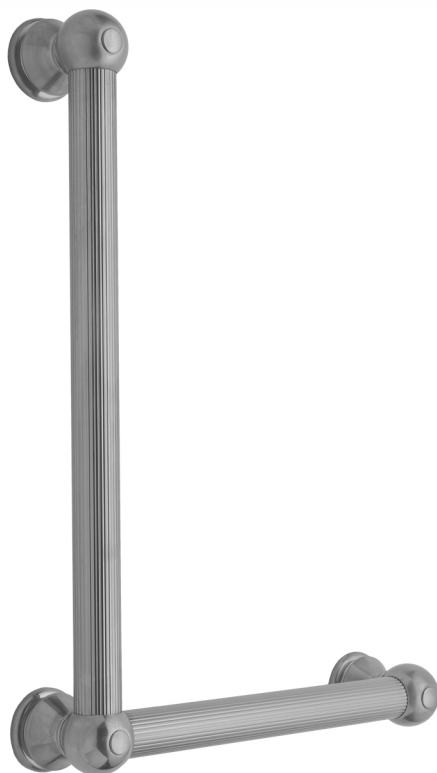

G33 32H x 12W 90° Right Hand Grab Bar

Model #: **G33-32H-12W-RH-**

FEATURES:

- ADA compliant when properly installed
- All brass construction, fully polished & plated
- All grab bars can be custom sized. Contact JACLO for pricing & availability
- Optional handshower sliders and toilet paper/wash cloth holders can be added only upon initial order
- Grab bars over 32" REQUIRE a middle post

AVAILABLE FINISHES:

Polished Chrome (PCH)	Satin Chrome (SC)	Bronze Umber (BU)
Satin Nickel (SN)	Pewter (PEW)	Caramel Bronze (CB)
Polished Nickel (PN)	Antique Brass (AB)	Antique Copper (ACU)
Oil-Rubbed Bronze (ORB)	Polished Brass (PB)	Polished Copper (PCU)
Vintage Bronze (VB)	Satin Brass (SB)	Rose Gold (RG)
Matte Black (MBK)	Satin Gold (SG)	Polished Gold (PG)
Black Nickel (BKN)	Bombay Gold (BG)	Jewelers Gold (JG)
Europa Bronze (EB)	White (WH)	Sedona Beige (SDB)
Tristan Brass (TB)	Unlacquered Brass (ULB)	Satin Cooper (SCU)

SPECIFICATION DRAWING:

BRASS LUXURY GRAB BAR			
PART. #	DESCRIPTION	A H	B W
G33-12H-12W	CENTER TO CENTER	12"	12"
G33-12H-16W	CENTER TO CENTER	12"	16"
G33-12H-24W	CENTER TO CENTER	12"	24"
G33-12H-32W	CENTER TO CENTER	12"	32"
G33-16H-12W	CENTER TO CENTER	16"	12"
G33-16H-16W	CENTER TO CENTER	16"	16"
G33-16H-24W	CENTER TO CENTER	16"	24"
G33-16H-32W	CENTER TO CENTER	16"	32"
G33-24H-12W	CENTER TO CENTER	24"	12"
G33-24H-16W	CENTER TO CENTER	24"	16"
G33-24H-24W	CENTER TO CENTER	24"	24"
G33-24H-32W	CENTER TO CENTER	24"	32"
G33-32H-12W	CENTER TO CENTER	32"	12"
G33-32H-16W	CENTER TO CENTER	32"	16"
G33-32H-24W	CENTER TO CENTER	32"	24"
G33-32H-32W	CENTER TO CENTER	32"	32"