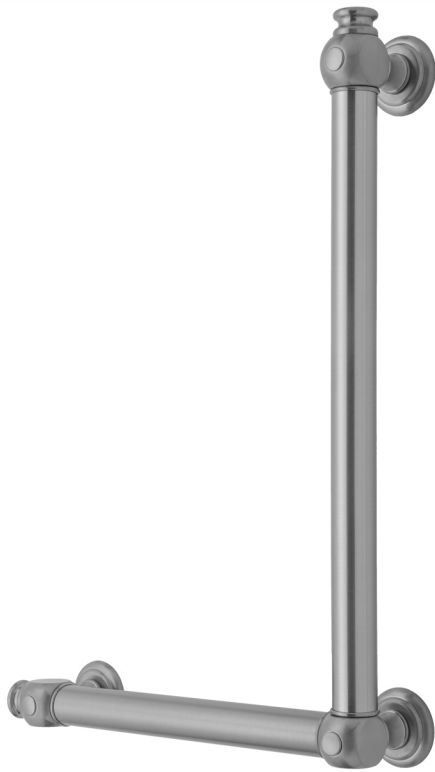

## G60 32H x 24W 90° Left Hand Grab Bar

Model #: **G60-32H-24W-LH-**

### FEATURES:

- ADA compliant when properly installed
- All brass construction, fully polished & plated
- All grab bars can be custom sized. Contact JACLO for pricing & availability
- Optional handshower sliders and toilet paper/wash cloth holders can be added only upon initial order
- Grab bars over 32" REQUIRE a middle post

### AVAILABLE FINISHES:

Polished Chrome (PCH)	Satin Chrome (SC)	Bronze Umber (BU)
Satin Nickel (SN)	Pewter (PEW)	Caramel Bronze (CB)
Polished Nickel (PN)	Antique Brass (AB)	Antique Copper (ACU)
Oil-Rubbed Bronze (ORB)	Polished Brass (PB)	Polished Copper (PCU)
Vintage Bronze (VB)	Satin Brass (SB)	Rose Gold (RG)
Matte Black (MBK)	Satin Gold (SG)	Polished Gold (PG)
Black Nickel (BKN)	Bombay Gold (BG)	Jewelers Gold (JG)
Europa Bronze (EB)	White (WH)	Sedona Beige (SDB)
Tristan Brass (TB)	Unlacquered Brass (ULB)	Satin Cooper (SCU)

### SPECIFICATION DRAWING:

BRASS LUXURY GRAB BAR			
PART. #	DESCRIPTION	A H	B W
G60-12H-12W	CENTER TO CENTER	12"	12"
G60-12H-16W	CENTER TO CENTER	12"	16"
G60-12H-24W	CENTER TO CENTER	12"	24"
G60-12H-32W	CENTER TO CENTER	12"	32"
G60-16H-12W	CENTER TO CENTER	16"	12"
G60-16H-16W	CENTER TO CENTER	16"	16"
G60-16H-24W	CENTER TO CENTER	16"	24"
G60-16H-32W	CENTER TO CENTER	16"	32"
G60-24H-12W	CENTER TO CENTER	24"	12"
G60-24H-16W	CENTER TO CENTER	24"	16"
G60-24H-24W	CENTER TO CENTER	24"	24"
G60-24H-32W	CENTER TO CENTER	24"	32"
G60-32H-12W	CENTER TO CENTER	32"	12"
G60-32H-16W	CENTER TO CENTER	32"	16"
G60-32H-24W	CENTER TO CENTER	32"	24"
G60-32H-32W	CENTER TO CENTER	32"	32"