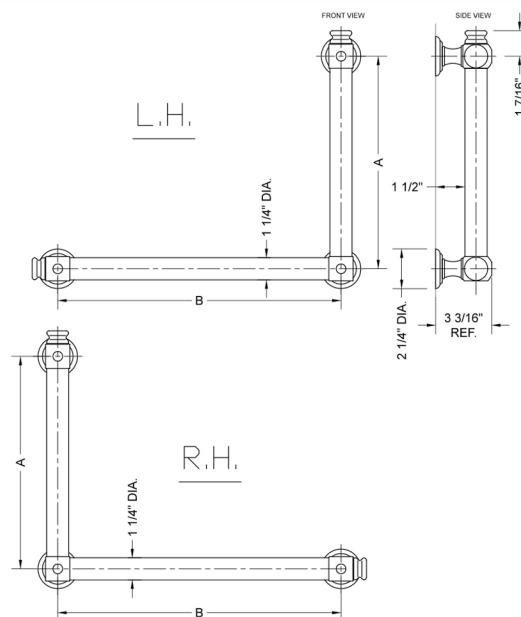

## G60 32H x 24W 90° Left Hand Grab Bar

Model #: **G60-32H-24W-LH-**

### FEATURES:

- ADA compliant when properly installed
- All brass construction, fully polished & plated
- All grab bars can be custom sized. Contact JACLO for pricing & availability
- Optional handshower sliders and toilet paper/wash cloth holders can be added only upon initial order
- Grab bars over 32" REQUIRE a middle post

### SPECIFICATION DRAWING:

BRASS LUXURY GRAB BAR			
PART. #	DESCRIPTION	A H	B W
G60-12H-12W	CENTER TO CENTER	12"	12"
G60-12H-16W	CENTER TO CENTER	12"	16"
G60-12H-24W	CENTER TO CENTER	12"	24"
G60-12H-32W	CENTER TO CENTER	12"	32"
G60-16H-12W	CENTER TO CENTER	16"	12"
G60-16H-16W	CENTER TO CENTER	16"	16"
G60-16H-24W	CENTER TO CENTER	16"	24"
G60-16H-32W	CENTER TO CENTER	16"	32"
G60-24H-12W	CENTER TO CENTER	24"	12"
G60-24H-16W	CENTER TO CENTER	24"	16"
G60-24H-24W	CENTER TO CENTER	24"	24"
G60-24H-32W	CENTER TO CENTER	24"	32"
G60-32H-12W	CENTER TO CENTER	32"	12"
G60-32H-16W	CENTER TO CENTER	32"	16"
G60-32H-24W	CENTER TO CENTER	32"	24"
G60-32H-32W	CENTER TO CENTER	32"	32"