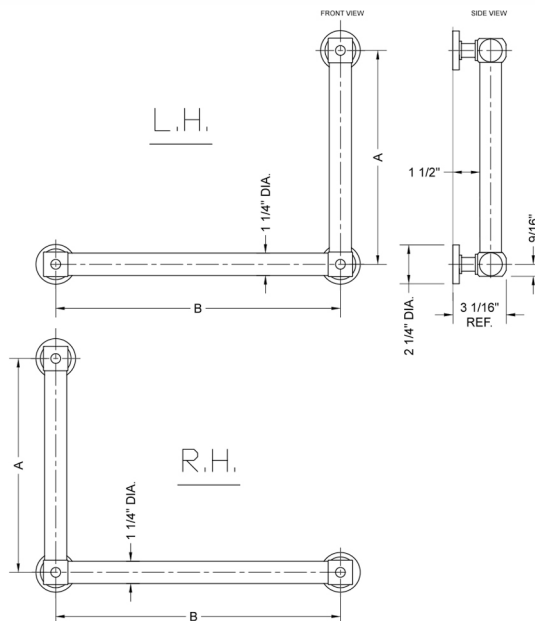

G70 16H x 32W 90° Right Hand Grab Bar

Model #: **G70-16H-32W-RH-**

FEATURES:

- ADA compliant when properly installed
- All brass construction, fully polished & plated
- All grab bars can be custom sized. Contact JACLO for pricing & availability
- Optional handshower sliders and toilet paper/wash cloth holders can be added only upon initial order
- Grab bars over 32" REQUIRE a middle post

SPECIFICATION DRAWING:

BRASS LUXURY GRAB BAR			
PART #	DESCRIPTION	A H	B W
G70-12H-12W	CENTER TO CENTER	12"	12"
G70-12H-16W	CENTER TO CENTER	12"	16"
G70-12H-24W	CENTER TO CENTER	12"	24"
G70-12H-32W	CENTER TO CENTER	12"	32"
G70-16H-12W	CENTER TO CENTER	16"	12"
G70-16H-16W	CENTER TO CENTER	16"	16"
G70-16H-24W	CENTER TO CENTER	16"	24"
G70-16H-32W	CENTER TO CENTER	16"	32"
G70-24H-12W	CENTER TO CENTER	24"	12"
G70-24H-16W	CENTER TO CENTER	24"	16"
G70-24H-24W	CENTER TO CENTER	24"	24"
G70-24H-32W	CENTER TO CENTER	24"	32"
G70-32H-12W	CENTER TO CENTER	32"	12"
G70-32H-16W	CENTER TO CENTER	32"	16"
G70-32H-24W	CENTER TO CENTER	32"	24"
G70-32H-32W	CENTER TO CENTER	32"	32"