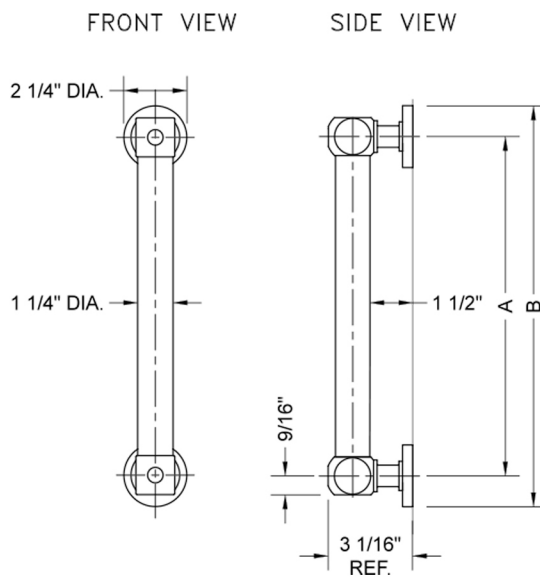

48" G70 Straight Grab Bar

Model #: G70-48-

FEATURES:

- ADA compliant when properly installed
- All brass construction, fully polished & plated
- All grab bars can be custom sized. Contact JACLO for pricing & availability
- Optional handshower sliders and toilet paper/wash cloth holders can be added only upon initial order
- Grab bars over 32" REQUIRE a middle post

SPECIFICATION DRAWING:

BRASS LUXURY GRAB BARS			
PART. #	DESCRIPTION	A	B
G70-12-XX	12" GRAB BAR	12"	14 1/4"
G70-16-XX	16" GRAB BAR	16"	18 1/4"
G70-18-XX	18" GRAB BAR	18"	20 1/4"
G70-24-XX	24" GRAB BAR	24"	26 1/4"
G70-32-XX	32" GRAB BAR	32"	34 1/4"
<i>*NOTE: GRAB BARS OVER 32" REQUIRE A MIDDLE POST</i>			
G70-36-XX	36" GRAB BAR	36"	38 1/4"
G70-42-XX	42" GRAB BAR	42"	44 1/4"
G70-48-XX	48" GRAB BAR	48"	50 1/4"
G70-60-XX	60" GRAB BAR	60"	62 1/4"