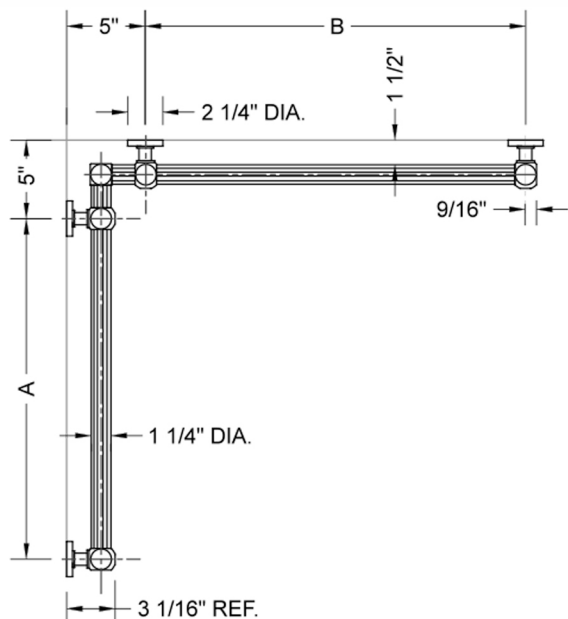

G71 12" x 24" Inside Corner Grab Bar

Model #: **G71-12-24-IC-**

FEATURES:

- ADA compliant when properly installed
- All brass construction, fully polished & plated
- All grab bars can be custom sized. Contact JACLO for pricing & availability
- Optional handshower sliders and toilet paper/wash cloth holders can be added only upon initial order
- Grab bars over 32" REQUIRE a middle post

SPECIFICATION DRAWING:

BRASS LUXURY GRAB BAR							
PART. #	DESCRIPTION	A	B	PART. #	DESCRIPTION	A	B
G71-12-12-IC	CENTER OF POST	12"	12"	G71-24-36-IC	CENTER OF POST	24"	36"
G71-12-16-IC	CENTER OF POST	12"	16"	G71-24-48-IC	CENTER OF POST	24"	48"
G71-12-24-IC	CENTER OF POST	12"	24"	G71-24-60-IC	CENTER OF POST	24"	60"
G71-12-32-IC	CENTER OF POST	12"	32"				
				G71-32-32-IC	CENTER OF POST	32"	32"
G71-12-36-IC	CENTER OF POST	12"	36"	G71-32-36-IC	CENTER OF POST	32"	36"
G71-12-48-IC	CENTER OF POST	12"	48"	G71-32-48-IC	CENTER OF POST	32"	48"
G71-12-60-IC	CENTER OF POST	12"	60"	G71-32-60-IC	CENTER OF POST	32"	60"
G71-16-16-IC	CENTER OF POST	16"	16"	G71-36-36-IC	CENTER OF POST	36"	36"
G71-16-24-IC	CENTER OF POST	16"	24"	G71-36-48-IC	CENTER OF POST	36"	48"
G71-16-32-IC	CENTER OF POST	16"	32"	G71-36-60-IC	CENTER OF POST	36"	60"
G71-16-36-IC	CENTER OF POST	16"	36"	G71-48-48-IC	CENTER OF POST	48"	48"
G71-16-48-IC	CENTER OF POST	16"	48"	G71-48-60-IC	CENTER OF POST	48"	60"
G71-16-60-IC	CENTER OF POST	16"	60"				
				G71-60-60-IC	CENTER OF POST	60"	60"
G71-24-24-IC	CENTER OF POST	24"	24"				
G71-24-32-IC	CENTER OF POST	24"	32"				