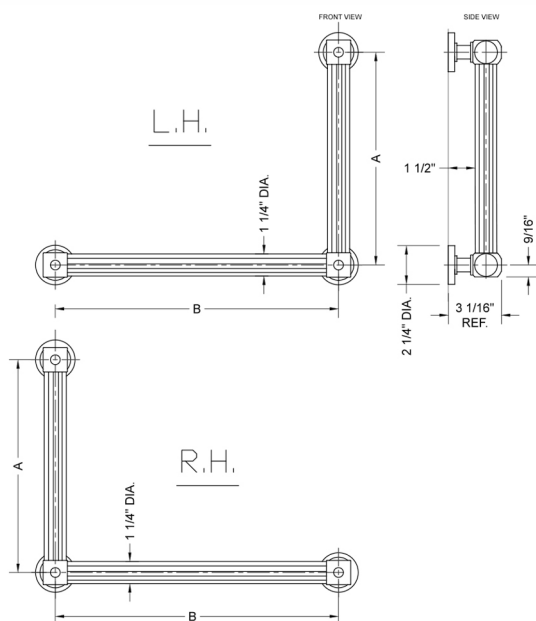

G71 32H x 12W 90° Left Hand Grab Bar

Model #: **G71-32H-12W-LH-**

FEATURES:

- ADA compliant when properly installed
- All brass construction, fully polished & plated
- All grab bars can be custom sized. Contact JACLO for pricing & availability
- Optional handshower sliders and toilet paper/wash cloth holders can be added only upon initial order
- Grab bars over 32" REQUIRE a middle post

SPECIFICATION DRAWING:

BRASS LUXURY GRAB BAR			
PART. #	DESCRIPTION	A H	B W
G71-12H-12W	CENTER TO CENTER	12"	12"
G71-12H-16W	CENTER TO CENTER	12"	16"
G71-12H-24W	CENTER TO CENTER	12"	24"
G71-12H-32W	CENTER TO CENTER	12"	32"
G71-16H-12W	CENTER TO CENTER	16"	12"
G71-16H-16W	CENTER TO CENTER	16"	16"
G71-16H-24W	CENTER TO CENTER	16"	24"
G71-16H-32W	CENTER TO CENTER	16"	32"
G71-24H-12W	CENTER TO CENTER	24"	12"
G71-24H-16W	CENTER TO CENTER	24"	16"
G71-24H-24W	CENTER TO CENTER	24"	24"
G71-24H-32W	CENTER TO CENTER	24"	32"
G71-32H-12W	CENTER TO CENTER	32"	12"
G71-32H-16W	CENTER TO CENTER	32"	16"
G71-32H-24W	CENTER TO CENTER	32"	24"
G71-32H-32W	CENTER TO CENTER	32"	32"