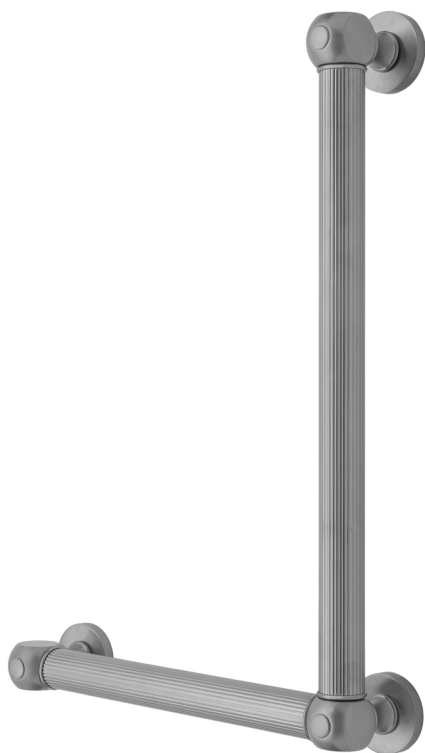

G71 32H x 12W 90° Left Hand Grab Bar

Model #: **G71-32H-12W-LH-**

FEATURES:

- ADA compliant when properly installed
- All brass construction, fully polished & plated
- All grab bars can be custom sized. Contact JACLO for pricing & availability
- Optional handshower sliders and toilet paper/wash cloth holders can be added only upon initial order
- Grab bars over 32" REQUIRE a middle post

AVAILABLE FINISHES:

Polished Chrome (PCH)	Satin Chrome (SC)	Bronze Umber (BU)
Satin Nickel (SN)	Pewter (PEW)	Caramel Bronze (CB)
Polished Nickel (PN)	Antique Brass (AB)	Antique Copper (ACU)
Oil-Rubbed Bronze (ORB)	Polished Brass (PB)	Polished Copper (PCU)
Vintage Bronze (VB)	Satin Brass (SB)	Rose Gold (RG)
Matte Black (MBK)	Satin Gold (SG)	Polished Gold (PG)
Black Nickel (BKN)	Bombay Gold (BG)	Jewelers Gold (JG)
Europa Bronze (EB)	White (WH)	Sedona Beige (SDB)
Tristan Brass (TB)	Unlacquered Brass (ULB)	Satin Cooper (SCU)

SPECIFICATION DRAWING:

BRASS LUXURY GRAB BAR			
PART. #	DESCRIPTION	A H	B W
G71-12H-12W	CENTER TO CENTER	12"	12"
G71-12H-16W	CENTER TO CENTER	12"	16"
G71-12H-24W	CENTER TO CENTER	12"	24"
G71-12H-32W	CENTER TO CENTER	12"	32"
G71-16H-12W	CENTER TO CENTER	16"	12"
G71-16H-16W	CENTER TO CENTER	16"	16"
G71-16H-24W	CENTER TO CENTER	16"	24"
G71-16H-32W	CENTER TO CENTER	16"	32"
G71-24H-12W	CENTER TO CENTER	24"	12"
G71-24H-16W	CENTER TO CENTER	24"	16"
G71-24H-24W	CENTER TO CENTER	24"	24"
G71-24H-32W	CENTER TO CENTER	24"	32"
G71-32H-12W	CENTER TO CENTER	32"	12"
G71-32H-16W	CENTER TO CENTER	32"	16"
G71-32H-24W	CENTER TO CENTER	32"	24"
G71-32H-32W	CENTER TO CENTER	32"	32"