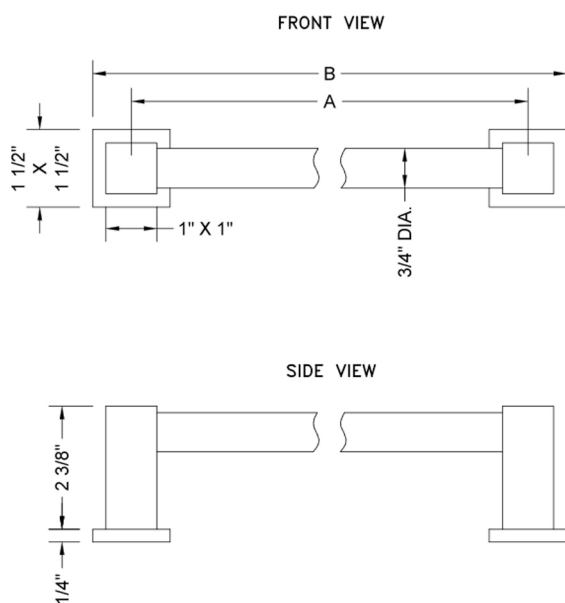

## 32" Cubix® H42 Front Mount Shower Door Pull

Model #: H42-FM-32-

### FEATURES:

- Can be mounted vertically or horizontally
- Can be used as a towel bar, foot rest, or shaving station when mounted horizontally
- Not to be used as a grab bar
- All brass construction, full polished & plated
- For Glass Installation: Separate mounting kit required (H42-GLSKIT)
- Custom sizes available- Contact JACLO for pricing & availability

### SPECIFICATION DRAWING:

CUBIX® FRONT MOUNT DOOR PULL			
PART. #	SPECIFICS	A	B
H42-FM	6" CENTER TO CENTER	6"	7 1/2"
H42-FM-08	8" CENTER TO CENTER	8"	9 1/2"
H42-FM-12	12" CENTER TO CENTER	12"	13 1/2"
H42-FM-16	16" CENTER TO CENTER	16"	17 1/2"
H42-FM-18	18" CENTER TO CENTER	18"	19 1/2"
H42-FM-24	24" CENTER TO CENTER	24"	25 1/2"
H42-FM-32	32" CENTER TO CENTER	32"	33 1/2"