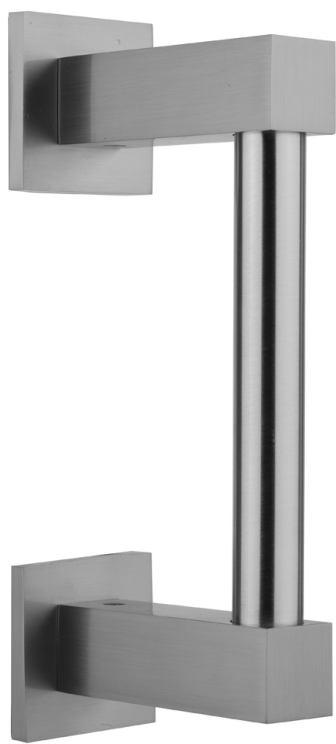

## 32" Cubix® H42 Front Mount Shower Door Pull

Model #: H42-FM-32-

### FEATURES:

- Can be mounted vertically or horizontally
- Can be used as a towel bar, foot rest, or shaving station when mounted horizontally
- Not to be used as a grab bar
- All brass construction, full polished & plated
- For Glass Installation: Separate mounting kit required (H42-GLSKIT)
- Custom sizes available- Contact JACLO for pricing & availability

### AVAILABLE FINISHES:

Polished Chrome (PCH)	Satin Chrome (SC)	Bronze Umber (BU)
Satin Nickel (SN)	Pewter (PEW)	Caramel Bronze (CB)
Polished Nickel (PN)	Antique Brass (AB)	Antique Copper (ACU)
Oil-Rubbed Bronze (ORB)	Polished Brass (PB)	Polished Copper (PCU)
Vintage Bronze (VB)	Satin Brass (SB)	Rose Gold (RG)
Matte Black (MBK)	Satin Gold (SG)	Polished Gold (PG)
Black Nickel (BKN)	Bombay Gold (BG)	Jewelers Gold (JG)
Europa Bronze (EB)	White (WH)	Sedona Beige (SDB)
Tristan Brass (TB)	Unlacquered Brass (ULB)	Satin Cooper (SCU)

### SPECIFICATION DRAWING:

CUBIX® FRONT MOUNT DOOR PULL			
PART. #	SPECIFICS	A	B
H42-FM	6" CENTER TO CENTER	6"	7 1/2"
H42-FM-08	8" CENTER TO CENTER	8"	9 1/2"
H42-FM-12	12" CENTER TO CENTER	12"	13 1/2"
H42-FM-16	16" CENTER TO CENTER	16"	17 1/2"
H42-FM-18	18" CENTER TO CENTER	18"	19 1/2"
H42-FM-24	24" CENTER TO CENTER	24"	25 1/2"
H42-FM-32	32" CENTER TO CENTER	32"	33 1/2"