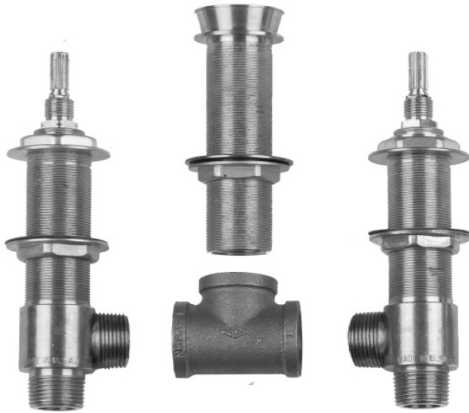

Roaring 20's Roman Tub Rough Kit  
**Model #: J-6910**

**FEATURES:**

- Rough in kit for roman tub
- 3/4" 1/4 turn high flow 12 GPM @ 60 PSI ceramic valves
- Quick connect/disconnect deck nipple for spout
- 3/4" IPS brass tee
- Required with Roaring 20's and Jaylen roman tub set trims