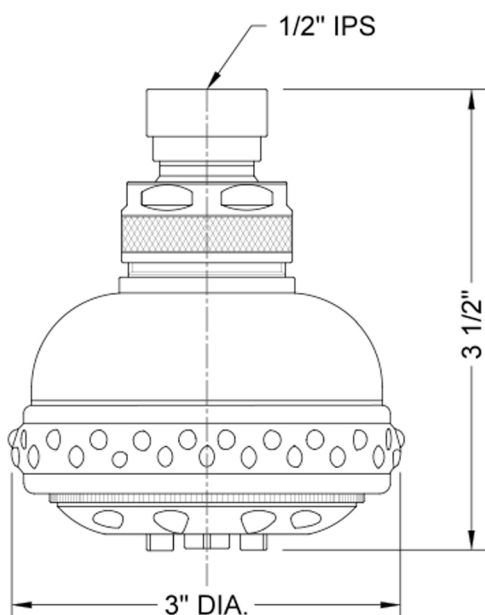

SPECIFICATION DRAWING: