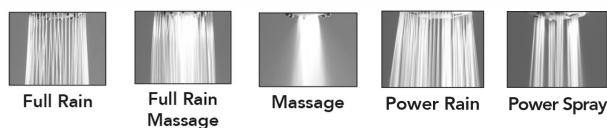

SPRAY PATTERNS:

COMPLIANCES:

CEC

Complies with: ASME A112.18.1-2012/CSA B125.1-12