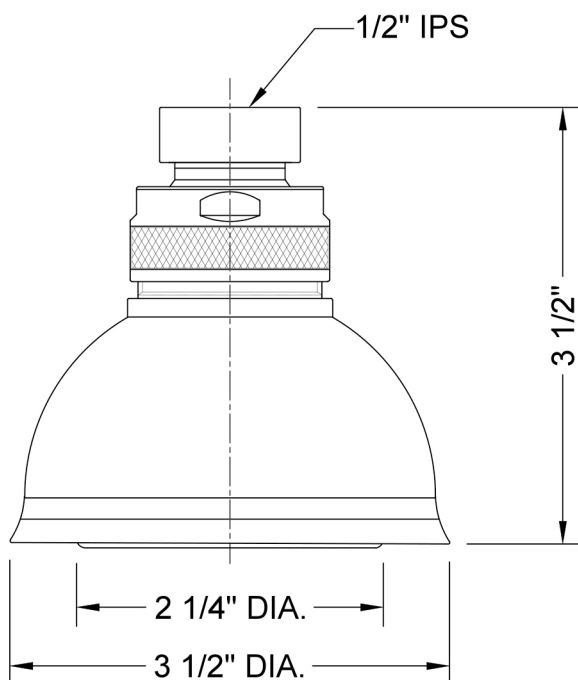

Ambra Showerhead- 1.5 GPM

Model #: S188-1.5-

FEATURES:

- 5 function showerhead
- 1/2" IPS adjustable brass ball joint to adjust angle of showerhead
- Available flow rates: 2.5, 2.0, 1.75 & 1.5 GPM

AVAILABLE FINISHES:

SPECIFICATION DRAWING:

SPRAY PATTERNS: