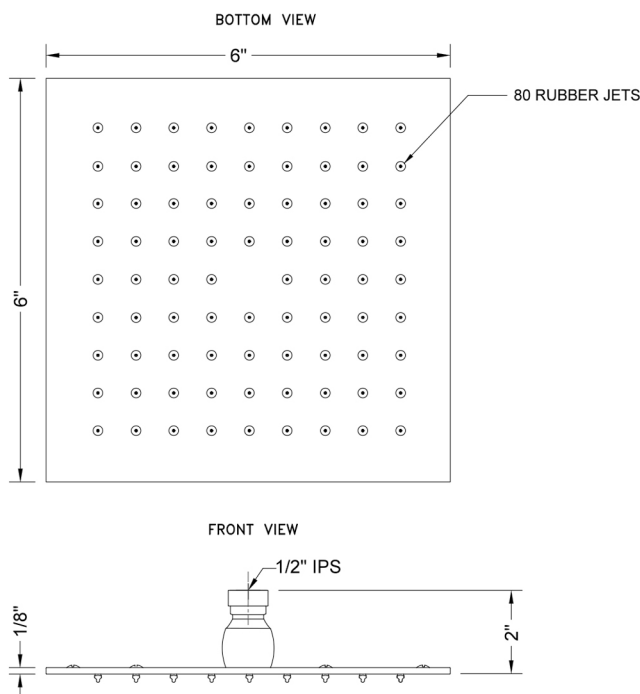

6" x 6" Square Rain Machine-1.5 GPM

Model #: S207-1.5-

FEATURES:

- A POWER SHOWER - the technology of the Rain Machine® allows for a strong rain spray at any angle
- 1/2" IPS adjustable brass ball joint to adjust angle of showerhead
- 6" X 6" all brass body with 80 easy clean rubber jets
- Available flow rates: 2.5, 2.0, 1.75 & 1.5 GPM
- *2.0 GPM-WaterSense approved

SPECIFICATION DRAWING:

SPRAY PATTERNS:

ANGLES AND FLOW RATES:

2.5 GPM			
2.0 GPM			
1.75 GPM	45°	90°	Drop Ceiling
1.5 GPM			