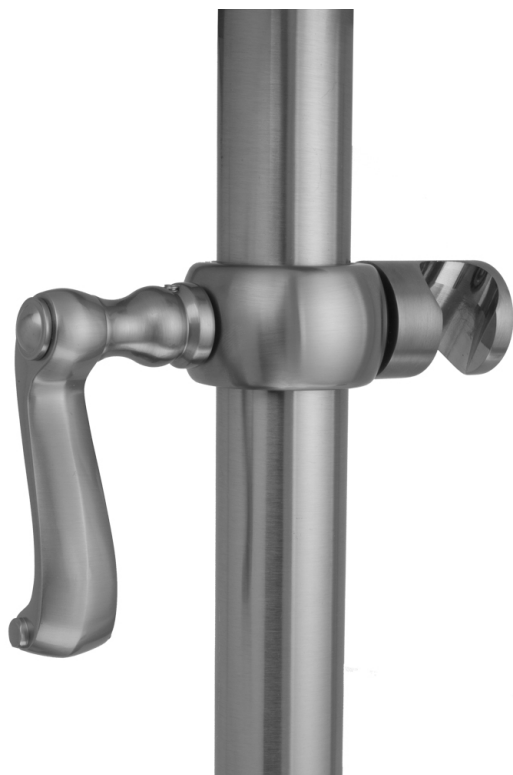

Ribbon Lever Grab Bar Handshower Slider

Model #: SRSL67-

FEATURES:

- Sliding handshower mount for all luxury grab bars
- All brass construction, fully polished & plated
- Adjustable tilt of handshower bracket allows for use of handshower at desired angle
- ADA compliant lever handle
- Grab Bar Sold Separately

AVAILABLE FINISHES:

Polished Chrome (PCH)	Satin Chrome (SC)	Bronze Umber (BU)
Satin Nickel (SN)	Pewter (PEW)	Caramel Bronze (CB)
Polished Nickel (PN)	Antique Brass (AB)	Antique Copper (ACU)
Oil-Rubbed Bronze (ORB)	Polished Brass (PB)	Polished Copper (PCU)
Vintage Bronze (VB)	Satin Brass (SB)	Rose Gold (RG)
Matte Black (MBK)	Satin Gold (SG)	Polished Gold (PG)
Black Nickel (BKN)	Bombay Gold (BG)	Jewelers Gold (JG)
Europa Bronze (EB)	White (WH)	Sedona Beige (SDB)
Tristan Brass (TB)	Unlacquered Brass (ULB)	Satin Cooper (SCU)