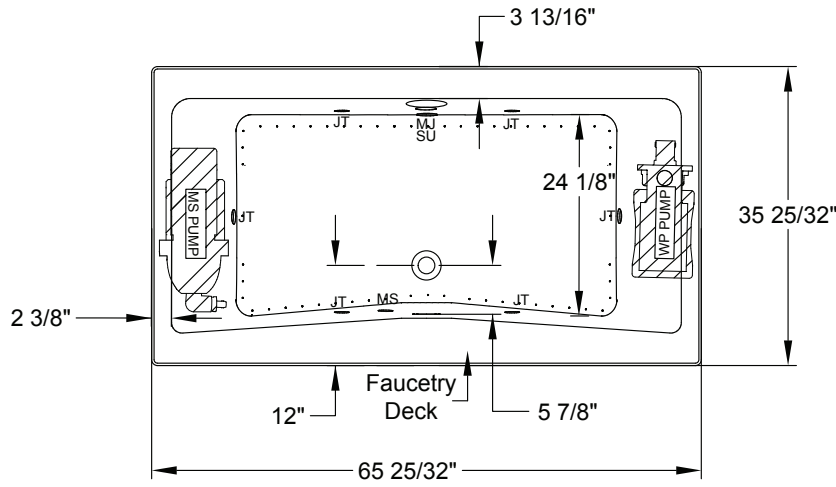

### MicroSilk<sup>®</sup> - Whirlpool

Faucetry Deck Flat Dimensions

Patents received or pending.

Includes Linear Overflow Drain Assembly

Note: Dimensional Tolerances: ±1/4"

<b>Drop-in-Hole Size:</b>	34" x 64"
<b>Operating Capacity:</b>	45 Gal.
<b>Overflow Capacity:</b>	88 Gal.
<b>Floor Loading / sq.ft.:</b>	51.3 lbs.
<b>Carton Wt:</b>	152 lbs.
<b>Cube:</b>	36.6 ft. <sup>3</sup>