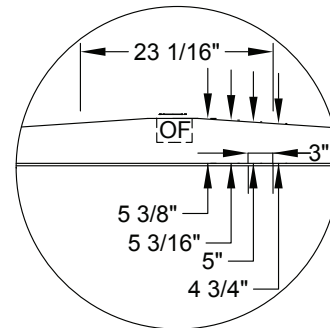

### MicroSilk<sup>®</sup> - Whirlpool

Faucetry Deck Flat Dimensions

Patents received or pending.

Includes Linear Overflow Drain Assembly

Note: Dimensional Tolerances: ±1/4"

<b>Drop-in-Hole Size:</b>	34" x 64"
<b>Operating Capacity:</b>	45 Gal.
<b>Overflow Capacity:</b>	88 Gal.
<b>Floor Loading / sq.ft.:</b>	51.3 lbs.
<b>Carton Wt:</b>	152 lbs.
<b>Cube:</b>	36.6 ft. <sup>3</sup>