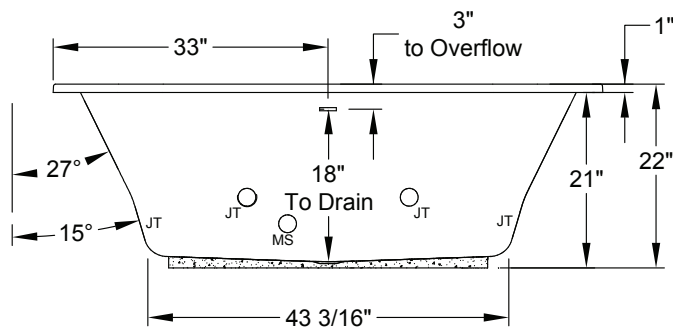

### MicroSilk<sup>®</sup> - Whirlpool

Faucetry Deck Flat Dimensions

Patents received or pending.

Includes Linear Overflow Drain Assembly

Note: Dimensional Tolerances: ±1/4"

<b>Drop-in-Hole Size:</b>	34" x 64"
<b>Operating Capacity:</b>	45 Gal.
<b>Overflow Capacity:</b>	88 Gal.
<b>Floor Loading / sq.ft.:</b>	51.3 lbs.
<b>Carton Wt:</b>	152 lbs.
<b>Cube:</b>	36.6 ft. <sup>3</sup>